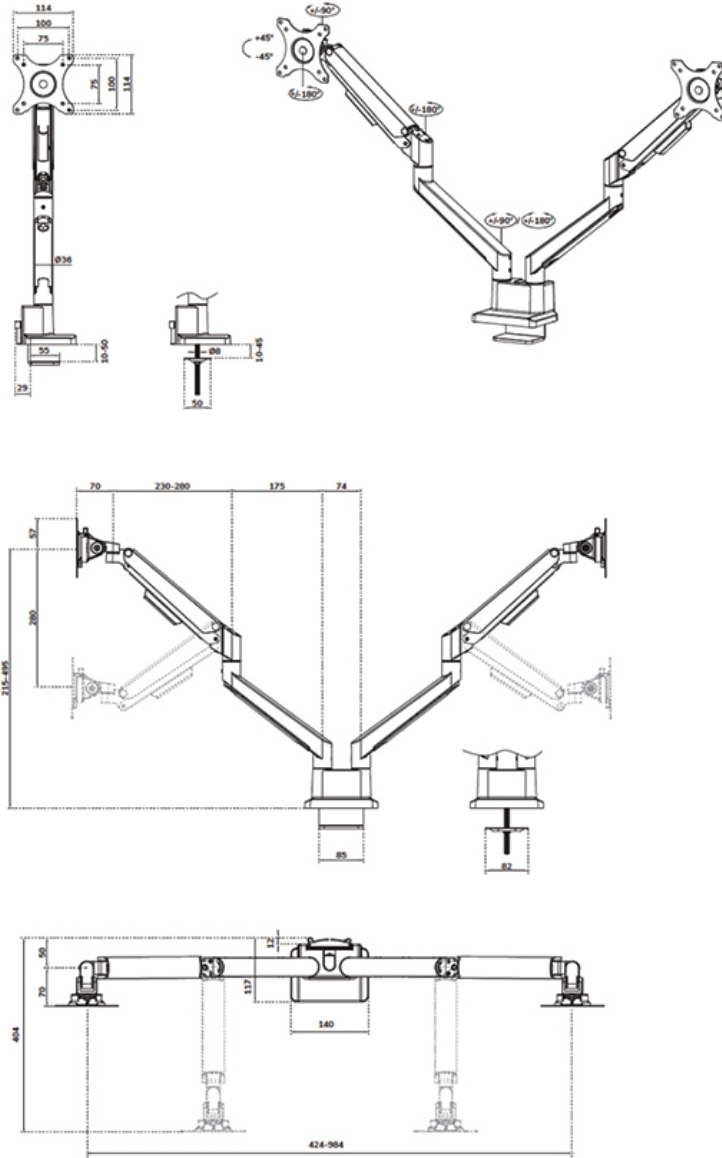

FUNCTIE

| | |
|-------------------|--------------|
| Type | Full motion |
| Height adjustment | 21,5-49,5 cm |
| Width adjustment | 98,4 cm |
| Depth adjustment | 7-52,5 cm |
| Lockable | Not lockable |
| Tilt (degrees) | +45°, -45° |
| Swivel (degrees) | +90°, -90° |
| Rotate (degrees) | +180°, -180° |
| Height | 55,2 cm |
| Width | 11,4 cm |
| Depth | 58 cm |
| Adjustment type | Gas spring |

The Neomounts DS70-250BL2 NEXT Slim is a full motion desk mount designed for two screens up to 32", boasting a maximum weight capacity of 9 kg per screen. The versatile tilt (90°), rotate (360°) and swivel (180°) technology enables seamless adjustment to any desired viewing angle to fully optimize the screen's capabilities. With the gas spring height adjustment (21,5-49,5 cm) and depth adjustment (7-52,5 cm) you can effortlessly adjust the mount to suit your ergonomic needs.

The DS70-250BL2 monitor arm features a nifty 180° stop mechanism, that prevents the mount from making contact with wall or separation panel when installed near it, while the integrated cable management system maintains a clutter-free desk.

Neomounts

Measuring unit: mm