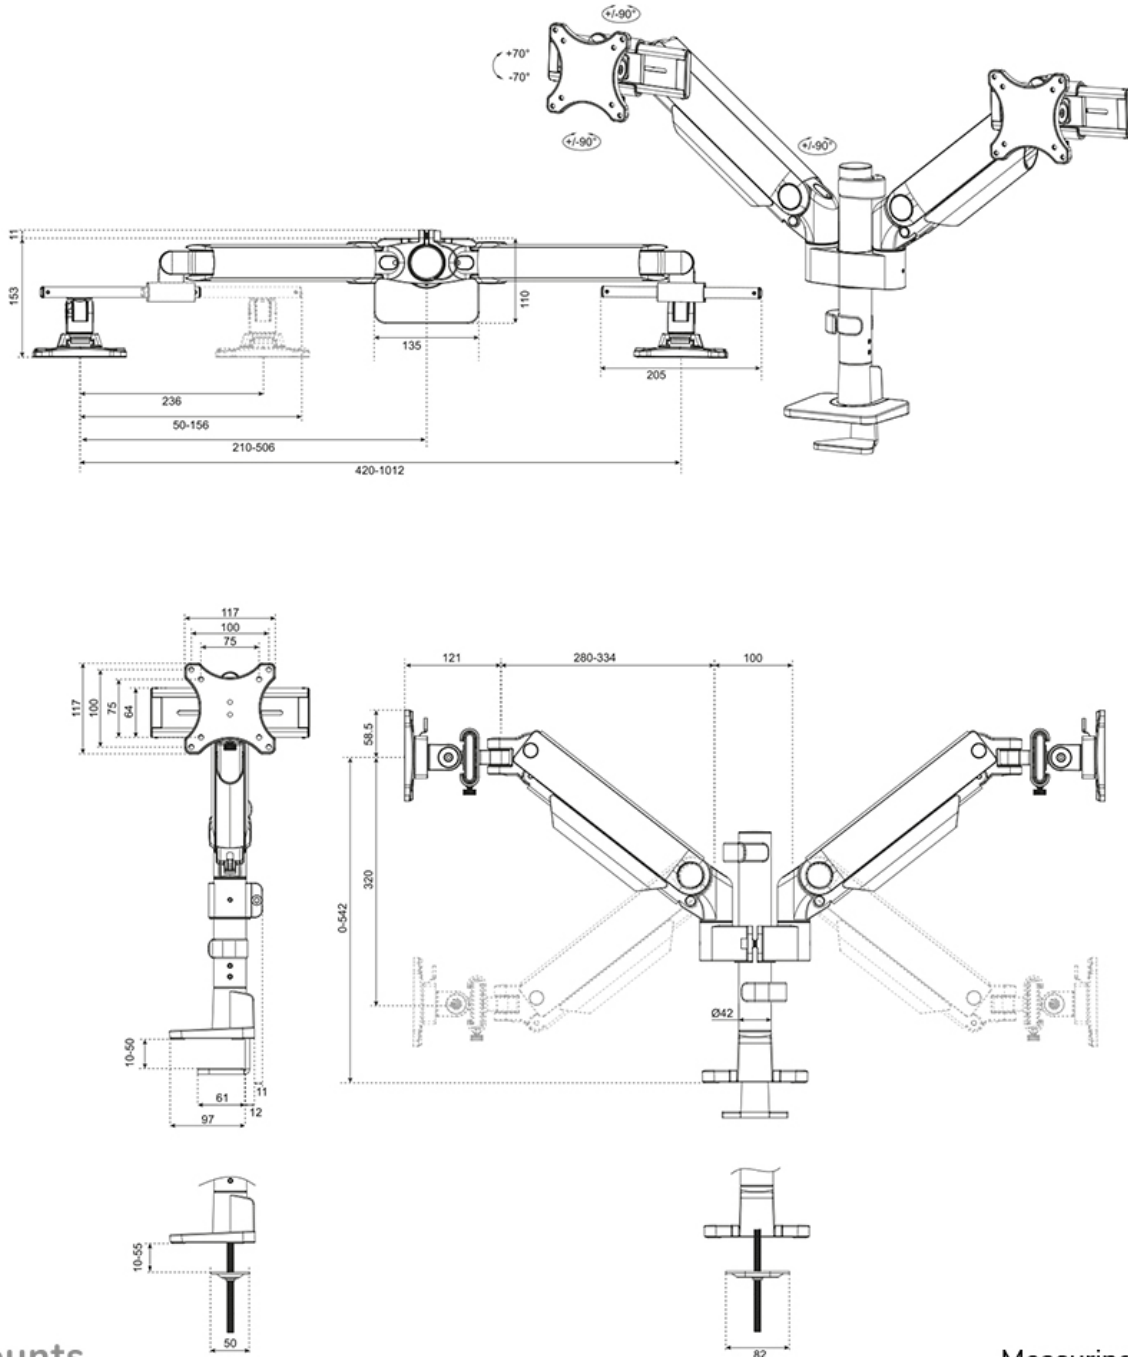

NEOMOUNTS DS65S-950WH2 MONITOR ARM 24-34" - GAS SPRING - TOPFIX - MULTI-ADJUSTABLE - 180° - STOP

Neomounts

Neomounts

Neomounts NEXT One SL DS65S-950WH2 Dual monitor arm - 24-34" - 1-11 kg/screen (curved 9 kg/screen) - gas spring - 180°-stop - Topfix - Easy Install-model - multi-adjustable slider model - 100% plastic-free packaging - white

The DS65S-950WH2 includes the convenient 180°-stop mechanism, that prevents the mount from making contact with the wall or separation panel when installed near it. The smart cable management system ensures orderly routing of the cables and a clutter-free workspace.

The elegant black VESA plates of the NEXT One SL integrate stylishly with your screen and are suitable for screens that meet pattern 75x75 or 100x100 mm. For non-standard hole patterns, Neomounts has various VESA optional adapter plates available. The monitor arm is equipped with a Quick-release VESA system and comes with both a topfix clamp and grommet for quick and easy installation.

DS65S-950WH2

NEOMOUNTS DS65S-950WH2 MONITOR ARM 24-34" - GAS SPRING - TOPFIX - MULTI-ADJUSTABLE - 180°-STOP

Neomounts

Measuring unit: mm