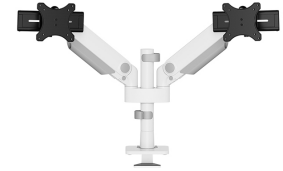

NEOMOUNTS DS65S-950WH2 MONITOR ARM 24-34" - GAS SPRING - TOPFIX - MULTI-ADJUSTABLE - 180° - STOP

Neomounts

Neomounts

Neomounts NEXT One SL DS65S-950WH2 Dual monitor arm - 24-34" - 1-11 kg/screen (curved 9 kg/screen) - gas spring - 180°-stop - Topfix - Easy Install-model - multi-adjustable slider model - 100% plastic-free packaging - white

The Neomounts DS65S-950WH2 NEXT One SL is your ultimate partner in maximizing productivity and enhancing your workspace. Crafted with precision and innovation, this one of a kind desk mount is designed to seamlessly accommodate two screens, offering unparalleled versatility.

The NEXT One SL is a full motion monitor arm designed for two flat or curved screens up to 34" and features sliding crossbars to ensure maximum dual screen versatility. Portrait, landscape, both simultaneously; anything is possible with the NEXT One SL. The DS65S-950WH2 has a maximum weight capacity up to 11 kg (curved 9 kg) per screen and is also suitable for curved ultra-wide displays. Thanks to the versatile tilt (140°), rotate (180°) and swivel (180°) technology, the mount can be positioned in any ergonomic position. The NEXT One SL features gas spring height adjustment (0-54,2 cm) and depth adjustment (12,1-45,5 cm) to create the perfect working position. Due to the dynamic arms, the position can be easily adjusted with just one hand.

The elegant black VESA plates of the NEXT One SL integrate stylishly with your screen and are suitable for screens that meet pattern 75x75 or 100x100 mm. For non-standard hole patterns, Neomounts has various VESA optional adapter plates available. The monitor arm is equipped with a Quick-release VESA system and comes with both a topfix clamp and grommet for quick and easy installation.