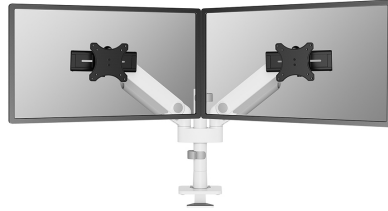

NEOMOUNTS DS65S-950WH2 MONITOR ARM 24-34" - GAS SPRING - TOPFIX - MULTI-ADJUSTABLE - 180° - STOP

Neomounts

Neomounts

Neomounts NEXT One SL DS65S-950WH2 Dual monitor arm - 24-34" - 1-11 kg/screen (curved 9 kg/screen) - gas spring - 180°-stop - Topfix - Easy Install-model - multi-adjustable slider model - 100% plastic-free packaging - white

The Neomounts DS65S-950WH2 NEXT One SL is your ultimate partner in maximizing productivity and enhancing your workspace. Crafted with precision and innovation, this one of a kind desk mount is designed to seamlessly accommodate two screens, offering unparalleled versatility.

The NEXT One SL is a full motion monitor arm designed for two flat or curved screens up to 34" and features sliding crossbars to ensure maximum dual screen versatility. Portrait, landscape, both simultaneously; anything is possible with the NEXT One SL. The DS65S-950WH2 has a maximum weight capacity up to 11 kg (curved 9 kg) per screen and is also suitable for curved ultra-wide displays. Thanks to the versatile tilt (140°), rotate (180°) and swivel (180°) technology, the mount can be positioned in any ergonomic position. The NEXT One SL features gas spring height adjustment (0-54,2 cm) and depth adjustment (12,1-45,5 cm) to create the perfect working position. Due to the dynamic arms, the position can be easily adjusted with just one hand.

The elegant black VESA plates of the NEXT One SL integrate stylishly with your screen and are suitable for screens that meet pattern 75x75 or 100x100 mm. For non-standard hole patterns, Neomounts has various VESA optional adapter plates available. The monitor arm is equipped with a Quick-release VESA system and comes with both a topfix clamp and grommet for quick and easy installation.