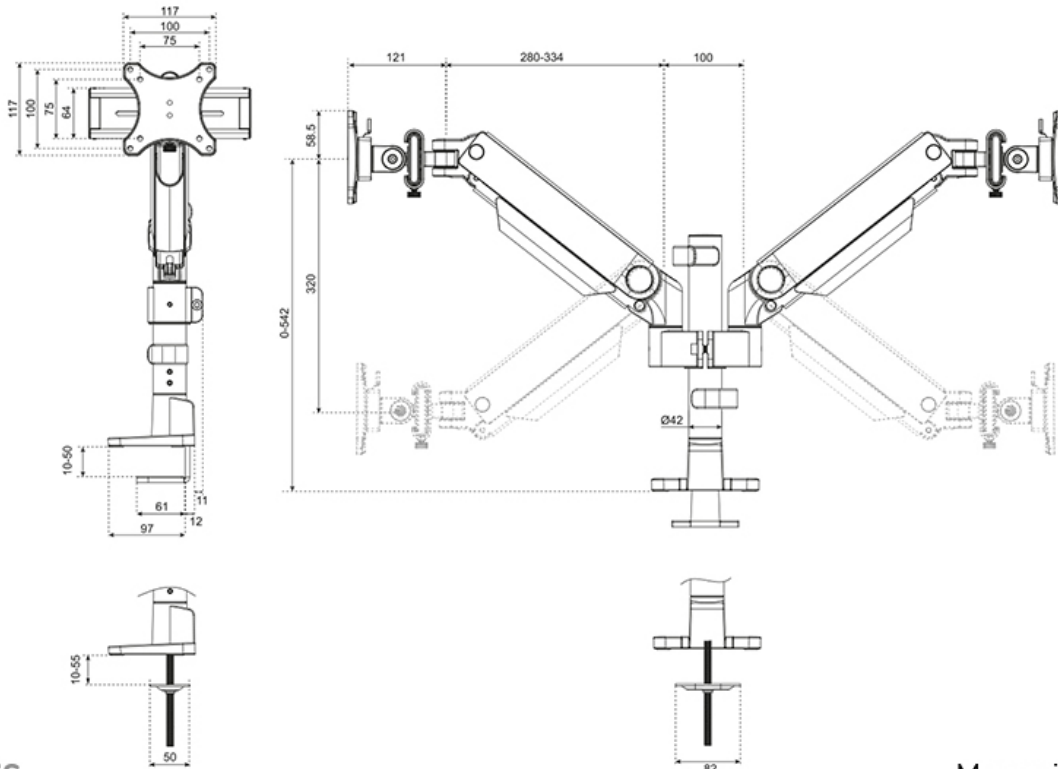

DS65S-950WH2

NEOMOUNTS DESK MONITOR ARM

Neomounts

Measuring unit: mm