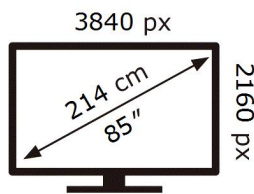

UE85DU7100K

**166** kWh/1000h

ABCDEF **G**

**250** kWh/1000h

2019/2013