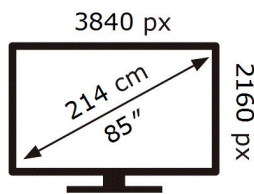

ENERG

SAMSUNG

QE85Q80DAT

160 kWh/1000h

ABCDEF **G**

405 kWh/1000h

2019/2013