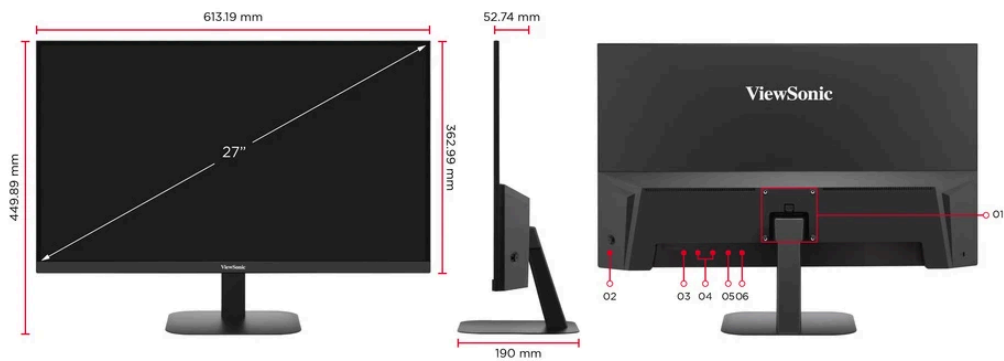

LCD DISPLAY

VA2708-4K-HD

Key Features

- 4K UHD 3840 x 2160 resolution
- SuperClear® IPS panel
- HDR10 Delivers Stellar Contrast and Color Accuracy
- Dual HDMI and DisplayPort inputs for flexible connectivity
- Eye ProTech for comfortable viewing

Product Description

The ViewSonic VA2708-4K-HD is a 27" 4K IPS monitor featuring dual HDMI and DisplayPort inputs for business and home use. The optimal screen performance and comfortable viewing are delivered through eye-care technology, and various ViewMode presets. Simply expand your workspace and experience truly seamless multitasking on just one screen with a VESA-compatible mount at low power consumption.

1. VESA Compatible(Wall Mount 75 x 75mm)
2. Joy Key
3. Power In
4. HDMI*2
5. DisplayPort
6. Audio Out

Visit Us

www.viewsonic.com

DISPLAY

Display Size (in.):	27
Viewable Area (in.):	27
Panel Type:	IPS Technology
Resolution:	3840 x 2160
Resolution Type:	UHD (Ultra HD)
Static Contrast Ratio:	1,200:1 (typ)
Dynamic Contrast Ratio:	50M:1
High Dynamic Range:	HDR10
Light Source:	LED
Brightness:	250 cd/m ² (typ)
Colors:	1.07B
Color Space Support:	10 bit (8 bit + FRC)
Aspect Ratio:	16:9
Response Time (Typical GTG):	4ms
Viewing Angles:	178° horizontal, 178° vertical
Backlight Life (Hours):	30000 Hrs (Min)
Curvature:	Flat
Refresh Rate (Hz):	60
Low Blue Light:	Software solution
Flicker-Free:	Yes
Color Gamut:	NTSC: 72% size (Typ) sRGB: 104% size (Typ)
Pixel Size:	0.155 mm (H) x 0.155 mm (V)
Surface Treatment:	Anti-Glare, Hard Coating (3H)

COMPATIBILITY

PC Resolution (max):	3840x2160
Mac® Resolution (max):	3840x2160
PC Operating System:	Windows 10/11 certified; macOS tested
Mac® Resolution (min):	3840x2160

CONNECTOR

3.5mm Audio Out:	1
HDMI 2.0 (with HDCP 2.2):	2
DisplayPort:	1
Power in:	DC Socket (Center Positive)