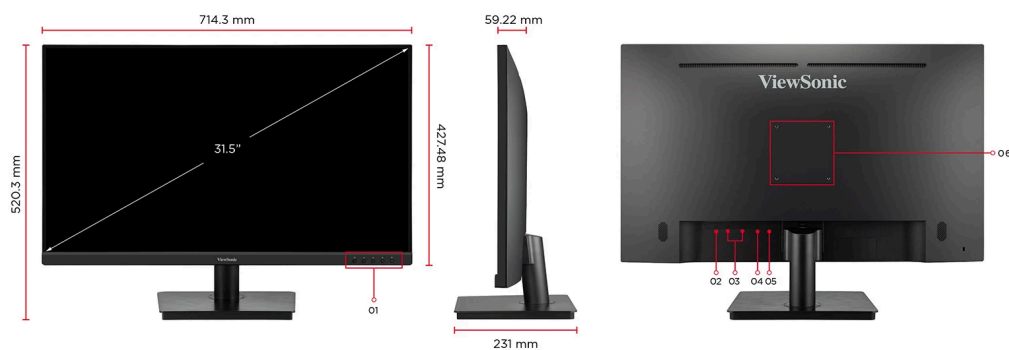

ViewSonic® LCD DISPLAY

VA3208-4K-HD

Key Features

- 4K UHD 3840 x 2160 resolution
- SuperClear® VA panel
- HDR10 delivers stellar contrast and color accuracy
- Dual HDMI and DisplayPort inputs for flexible connectivity
- Eye ProTech for comfortable viewing

1. Menu Control Panel
2. Power In
3. HDMI*2
4. DisplayPort
5. Audio Out
6. VESA Compatible(Wall Mount 100 x 100mm)

Visit Us

www.viewsonic.com

DISPLAY

Display Size (in.):	32
Viewable Area (in.):	31.5
Panel Type:	VA Technology
Resolution:	3840 x 2160
Resolution Type:	UHD (Ultra HD)
Static Contrast Ratio:	3,000:1 (typ)
Dynamic Contrast Ratio:	50M:1
High Dynamic Range:	HDR10
Light Source:	LED
Brightness:	300 cd/m ² (typ)
Colors:	16.7M
Color Space Support:	8 bit true
Aspect Ratio:	16:9
Response Time (Typical GTG):	4ms
Viewing Angles:	178° horizontal, 178° vertical
Backlight Life (Hours):	30000 Hrs (Min)
Curvature:	Flat
Refresh Rate (Hz):	60
Low Blue Light:	Software solution
Flicker-Free:	Yes
Color Gamut:	NTSC: 72% size (Typ) sRGB: 104% size (Typ)
Pixel Size:	0.182 mm (H) x 0.182 mm (V)
Surface Treatment:	Anti-Glare, Hard Coating (3H)

COMPATIBILITY

PC Resolution (max):	3840x2160
Mac® Resolution (max):	3840x2160
PC Operating System:	Windows 10/11 certified; macOS tested
Mac® Resolution (min):	3840x2160

CONNECTOR

3.5mm Audio Out:	1
HDMI 2.0 (with HDCP 2.2):	2
DisplayPort:	1
Power in:	DC Socket (Center Positive)

VIDEO INPUT

Digital Sync:	TMDS - HDMI (v2.0), PCI-E - DisplayPort (v1.4)
---------------	--

ERGONOMICS

Tilt (Forward/Back):	-5° / 20°
----------------------	-----------

WEIGHT (IMPERIAL)

Net (lbs):	14.6
Net Without Stand (lbs):	12.1
Gross (lbs):	18.1