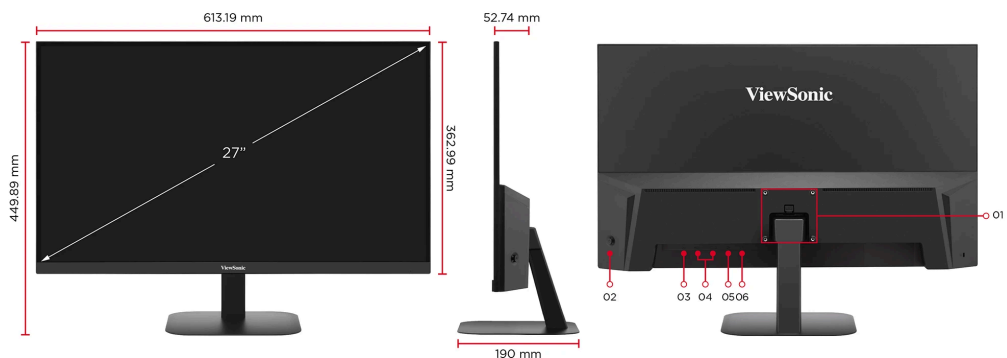

## Key Features

- 2K QHD 2560 X 1440 resolution
- SuperClear® IPS panel
- 100Hz Variable refresh rate delivers fluid visuals
- 1ms (MPRT) response time for precision
- HDR10 Delivers Stellar Contrast and Color Accuracy

1. VESA Compatible(Wall Mount 75 x 75mm)
2. Joy Key
3. Power In
4. HDMI\*2
5. DisplayPort
6. Audio Out

## DISPLAY

Display Size (in.):	27
Viewable Area (in.):	27
Panel Type:	IPS Technology
Resolution:	2560 x 1440
Resolution Type:	QHD (Quad HD)
Static Contrast Ratio:	1,000:1 (typ)
Dynamic Contrast Ratio:	50M:1
High Dynamic Range:	HDR10
Light Source:	LED
Brightness:	250 cd/m <sup>2</sup> (typ)
Colors:	16.7M
Color Space Support:	8 bit true
Aspect Ratio:	16:9
Response Time (MPRT):	1ms
Viewing Angles:	178° horizontal, 178° vertical
Backlight Life (Hours):	30000 Hrs (Min)
Curvature:	Flat
Refresh Rate (Hz):	100
Variable Refresh Rate Technology:	Yes
Low Blue Light:	Software solution
Flicker-Free:	Yes
Color Gamut:	NTSC: 80% size (Typ) sRGB: 111% size / 99% coverage (Typ)
Pixel Size:	0.233 mm (H) x 0.233 mm (V)
Surface Treatment:	Anti-Glare, Hard Coating (3H)

## DIMENSIONS (IMPERIAL) (WXHXD)

Packaging (in.):	26.6 x 18 x 4.2
Physical (in.):	24.14 x 17.71 x 7.48
Physical Without Stand (in.):	24.14 x 14.29 x 2.08