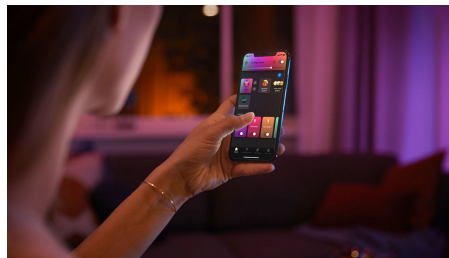

## Control up to 10 lights with the Bluetooth app

With the Hue Bluetooth app, you can control your Hue smart lights in a single room of your home. Add up to 10 smart lights and control them all with just the touch of a button on your mobile device.