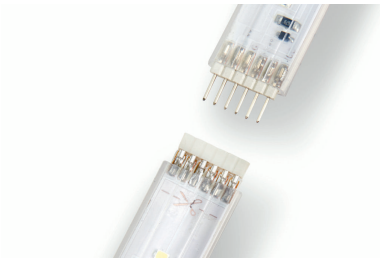

Requires a Bluetooth-compatible Lightstrip Plus

This product can only be used to extend the Bluetooth-compatible version of the Philips Hue Lightstrip Plus. Look for the Bluetooth logo on the packaging to confirm that you have a Bluetooth-compatible Lightstrip base pack.