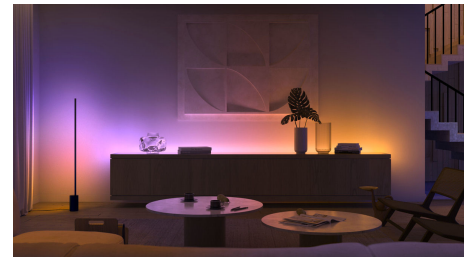

Create a personalised experience with colourful smart light

Transform your home with over 16 million colours, instantly creating the right atmosphere for any event. With the touch of a button, you can set a festive mood for a party, turn your living room into a movie theatre, enhance your home decor with colour accents, and much more.