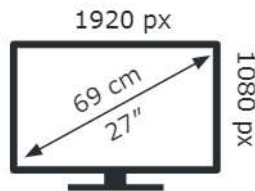

MSI

MAG 27C6F

21 kWh/1000h

ABCDEF**G**

27 kWh/1000h

2019/2013