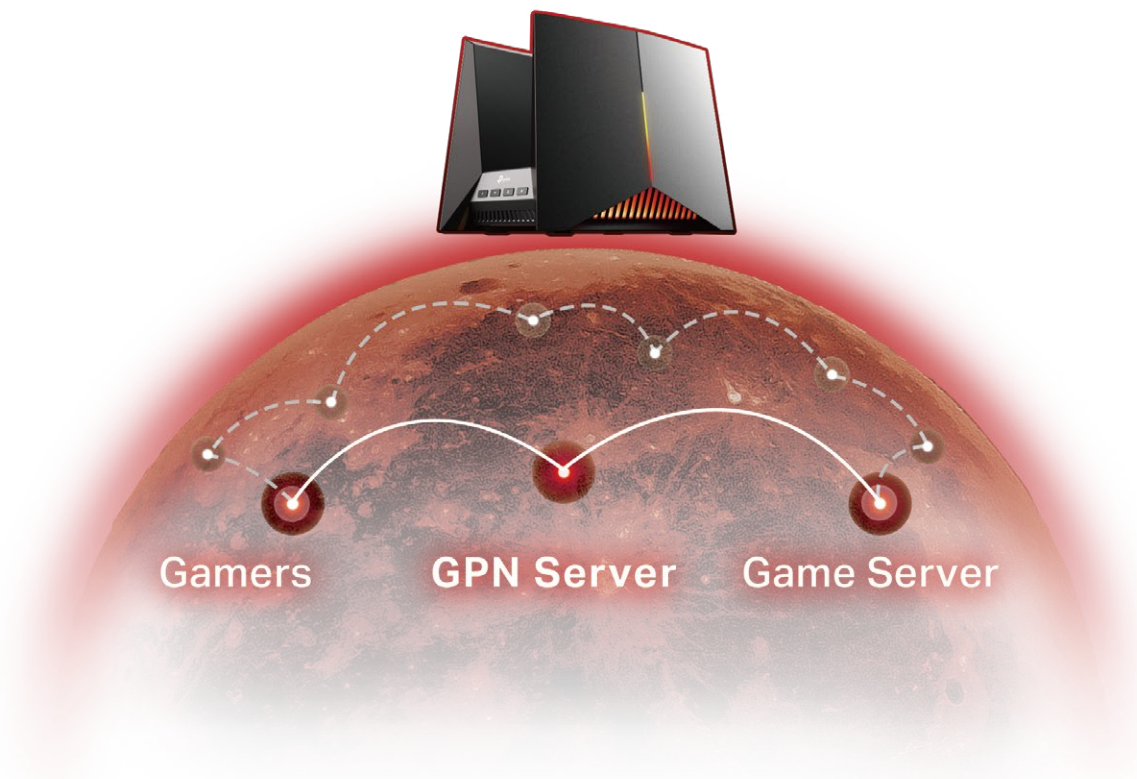

Highlights

Game Server Acceleration by GPN

Slash your game ping and packet loss with GPN (Gamers Private Network). A shorter path from gamers to game servers driven by real-time measurements and AI is your secret weapon for winning.