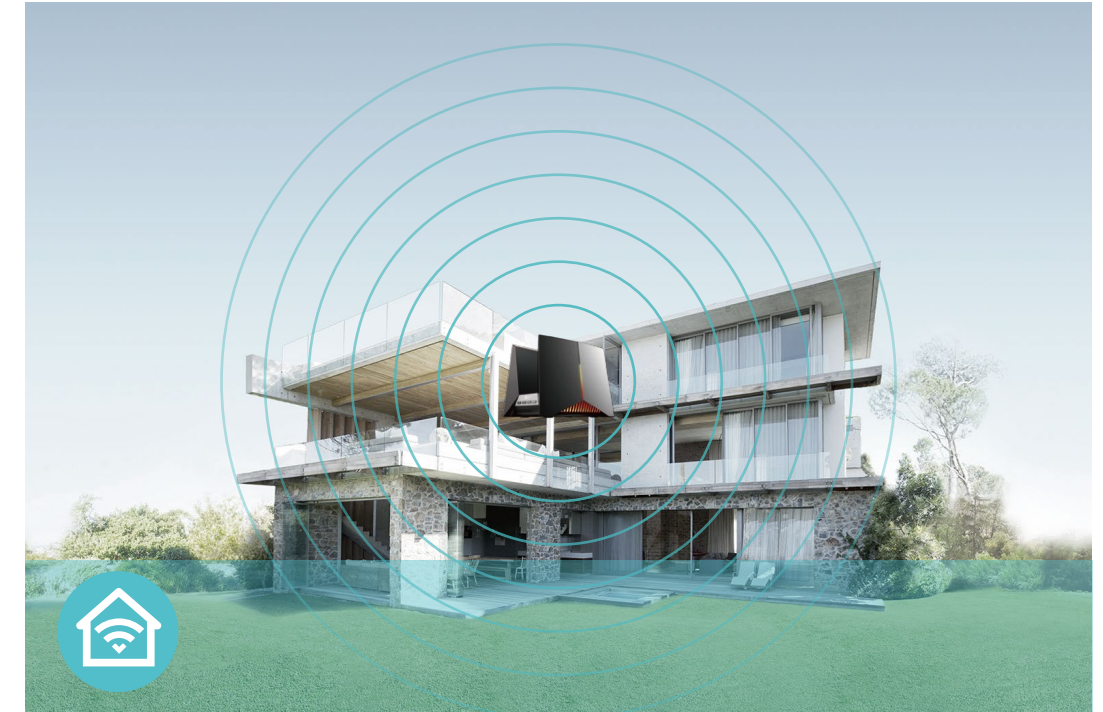

Broad Wi-Fi Range

- **Maximized Coverage** – Proprietary WiFi optimization and 8× optimally positioned antennas along with Beamforming deliver more capacity, stronger and more reliable connections, and less interference.
- **Beamforming Technology** – Concentrates Wi-Fi signals towards individual devices to ensure stronger connections.
- **Seamless EasyMesh network** – Transfer between seamless whole-home Wi-Fi without any drops or lag and manage your whole network using a centralized panel.