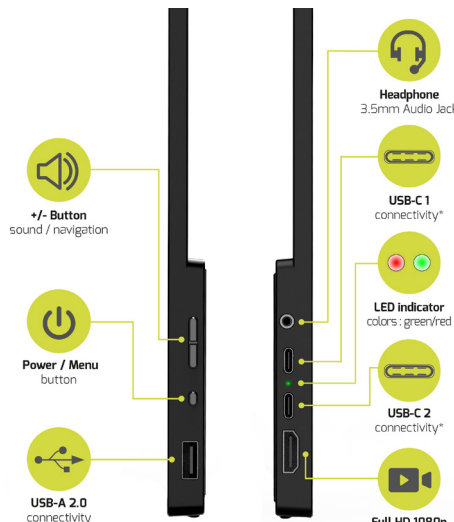

HU FULL HD LCD NOMAD KÉPERNYŐ

PL MONITOR NOMAD LCD FULL HD

SK LCD OBRAZOVKA FULL HD NOMAD

CS MONITOR FULL HD LCD NOMAD

AR شاشة نوماد LCD بجودة كاملة فائقة الوضوح

SL ZASLON LCD FULL HD NOMAD

IPS Ultra-wide Viewing Angles

HDR Technology

FHD 1080p

Ultra-light weight

USB-C

Ultra Portable

TECHNICAL SPECIFICATIONS

PRODUCT NAME	PORTABLE MONITOR FHD - NON TOUCH
REF - EAN	15.6" : 902101 - 3 56704 902101 6
SPECIFICATIONS	Video · Resolution: 1920 x 1080p / 60Hz (Full HD) · Aspect ratio: 16:9 · Screen type: LCD Audio · Integrated speakers · Power : 2x 1W (8Ω) Power/Menu button; + button; - button Power Delivery™: 5V≡3A, 9V≡3A, 12V≡3A, 15V≡3A, 20V≡3.25A Connectivity : 2x USB-C, 1x Standard HDMI (1.4), 1x USB-A 2.0, 1x 3.5mm Audio Jack port
CONTENTS	1 portable Monitor Full HD 1080p 1 cable USB-C to USB-C (1m/3.3ft) 1 cable HDMI to HDMI (1.5m/4.9ft) 1 cable USB-A to USB-C (1.5m/4.9ft) 1 AC power adapter EU + UK 1 protective neoprene sleeve 1 user manual
COMPATIBILITY	Windows® & macOS®
PRODUCT DIMENSIONS Width x Height x Depth	15.6" : 35,7 x 21,5 x 0,6/1,2 cm
PRODUCT WEIGHT	15.6" : 590 gr
PACKAGED DIMENSIONS Width x Height x Depth	15.6" : 46,2 x 26,3 x 5,8 cm
PACKAGED WEIGHT	15.6" : 1800 gr
PCB	5
MATERIAL	ABS + PCBA + LCD
COUNTRY OF ORIGIN	China
WARRANTY	2 years warranty

*The display must be connected to an AC adapter to allow Power Delivery™
**The computer's USB-C port must support DisplayPort™ Alternative mode to allow video to be played
***When connected via HDMI, the use of the AC adapter is required