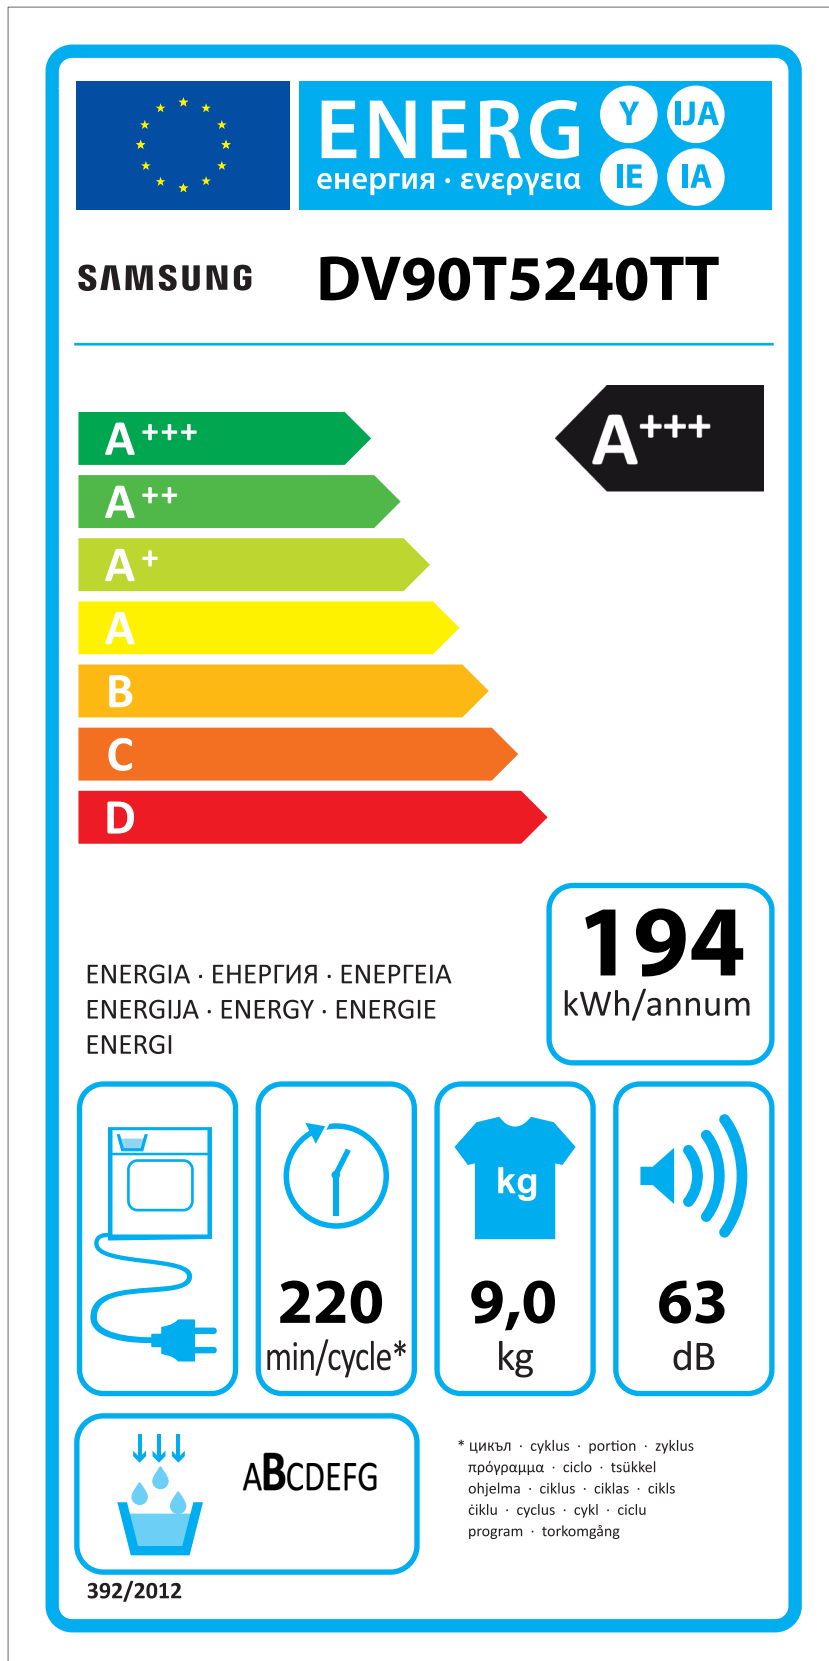

ERP LABEL ENERGY (DRYER CONDENSER TYPE)

CODE : DC68-03225C
Size : 110 x 220 (mm)
Material : ART