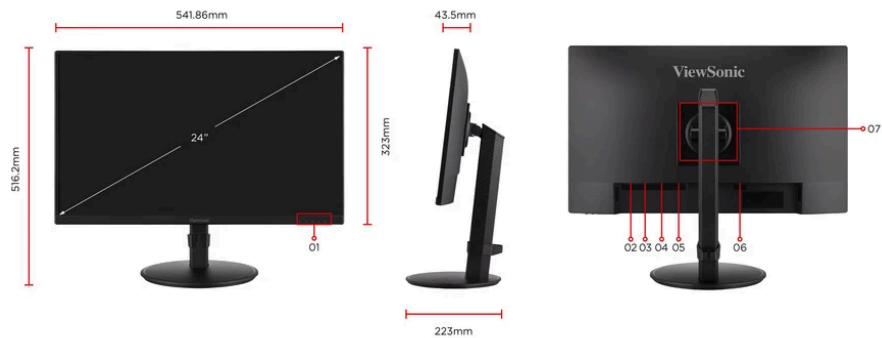

ViewSonic® LCD DISPLAY VA2408-HDJ

Key Features

- 99% sRGB SuperClear® IPS panel
- 100Hz Variable Refresh Rate delivers fluid visuals
- HDMI, Display Port and VGA inputs for simple connectivity
- Height-adjustable swivel stand with pivot and tilt function
- Eye ProTech+ for always-on eye protection

1. Menu Control Panel
2. Display Port
3. HDMI
4. VGA
5. Audio Out
6. Power In

7. VESA Compatible(Wall Mount 100 x 100mm)

Visit Us www.viewsonic.com

DISPLAY

Display Size (in.):	24
Viewable Area (in.):	23.8
Panel Type:	IPS Technology
Resolution:	1920 x 1080
Resolution Type:	FHD (Full HD)
Static Contrast Ratio:	1,300:1 (typ)
Dynamic Contrast Ratio:	50M:1
Light Source:	LED
Brightness:	250 cd/m ² (typ)
Colors:	16.7M
Color Space Support:	8 bit (6 bit + FRC)
Aspect Ratio:	16:9
Response Time (Typical GTG):	5ms
Viewing Angles:	178° horizontal, 178° vertical
Backlight Life (Hours):	30000 Hrs (Min)
Curvature:	Flat
Refresh Rate (Hz):	100
Variable Refresh Rate Technology:	Yes
Blue Light Filter:	No (Hardware Solution)
Flicker-Free:	Yes
Color Gamut:	NTSC: 77% size (Typ) sRGB: 108% size / 99% coverage (Typ)
Pixel Size:	0.275 mm (H) x 0.275 mm (V)
Surface Treatment:	Anti-Glare, Hard Coating (3H)

VIDEO INPUT

Digital Sync:	TMDS - HDMI (v1.4), PCI-E - DisplayPort (v1.2)
Analog Sync:	Separate - RGB Analog

ERGONOMICS

Height Adjust (mm):	130
Swivel:	360°
Tilt (Forward/Back):	-4° / 28°
Pivot (Right/Left):	90° / 90°

DIMENSIONS (METRIC) (WXHxD)

Packaging (mm):	609 x 398 x 172
Physical (mm):	542 x 386.2~516.2 x 223
Physical Without Stand (mm):	542 x 323 x 44

GENERAL

Regulations:	CE, CE EMC, CB, RoHS, ErP, REACH, WEEE, EAC, UkrSEPRO, BSMI
PACKAGE CONTENTS:	VA2408-HDJ x1, 3-pin Plug (IEC C13 / CEE22) x1, HDMI Cable (v1.4; Male-Male) x1, Quick Start Guide x1
Recycle/Disposal:	Please dispose of in accordance with local, state or federal laws.
Warranty:	*Warranty offered may differ from market to market