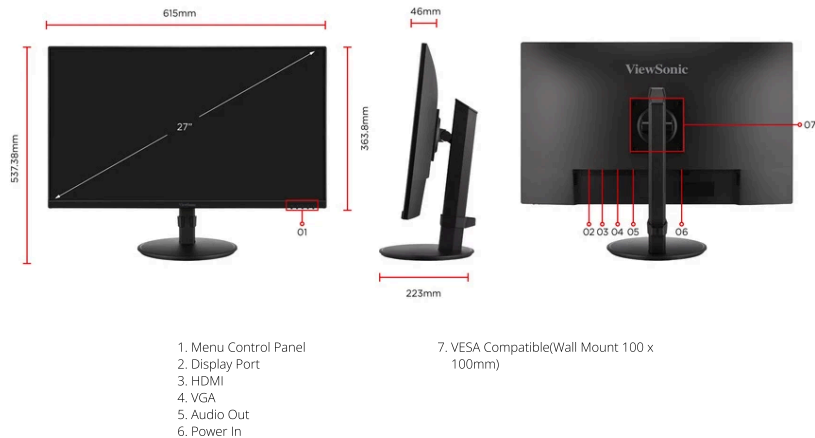

## Key Features

- 99% sRGB SuperClear® IPS panel
- 100Hz Variable refresh rate delivers fluid visuals
- HDMI, Display Port and VGA inputs for simple connectivity
- Height-adjustable swivel stand with pivot and tilt function
- Eye ProTech+ for always-on eye protection

Visit Us [www.viewsonic.com](http://www.viewsonic.com)

**DISPLAY**

Display Size (in.):	27
Viewable Area (in.):	27
Panel Type:	IPS Technology
Resolution:	1920 x 1080
Resolution Type:	FHD (Full HD)
Static Contrast Ratio:	1,300:1 (typ)
Dynamic Contrast Ratio:	50M:1
Light Source:	LED
Brightness:	250 cd/m <sup>2</sup> (typ)
Colors:	16.7M
Color Space Support:	8 bit (6 bit + FRC)
Aspect Ratio:	16:9
Response Time (Typical GTG):	5ms
Viewing Angles:	178° horizontal, 178° vertical
Backlight Life (Hours):	30000 Hrs (Min)
Curvature:	Flat
Refresh Rate (Hz):	100
Variable Refresh Rate Technology:	Yes
Blue Light Filter:	No (Hardware Solution)
Flicker-Free:	Yes
Color Gamut:	NTSC: 77% size (Typ) sRGB: 109% size / 99% coverage (Typ)
Pixel Size:	0.311 mm (H) x 0.311 mm (V)
Surface Treatment:	Anti-Glare, Hard Coating (3H)

**COMPATIBILITY**

PC Resolution (max):	1920x1080
Mac® Resolution (max):	1920x1080
PC Operating System:	Windows 10/11 certified; macOS tested
Mac® Resolution (min):	1920x1080

**CONNECTOR**

VGA:	1
3.5mm Audio Out:	1
HDMI 1.4:	1
DisplayPort:	1
Power in:	3-pin Socket (IEC C14 / CEE22)

**DIMENSIONS (METRIC) (WXHxD)**

Packaging (mm):	679 x 456 x 167
Physical (mm):	615 x 407.38~537.38 x 223
Physical Without Stand (mm):	615 x 363.8 x 46

**GENERAL**

Regulations:	CE, CE EMC, CB, RoHS, ErP, REACH, WEEE, EAC, UkrSEPRO
PACKAGE CONTENTS:	VA2708-HDJ x1, 3-pin Plug (IEC C13 / CEE22) x1, HDMI Cable (v1.4; Male-Male) x1, Quick Start Guide x1
Recycle/Disposal:	Please dispose of in accordance with local, state or federal laws.
Warranty:	*Warranty offered may differ from market to market