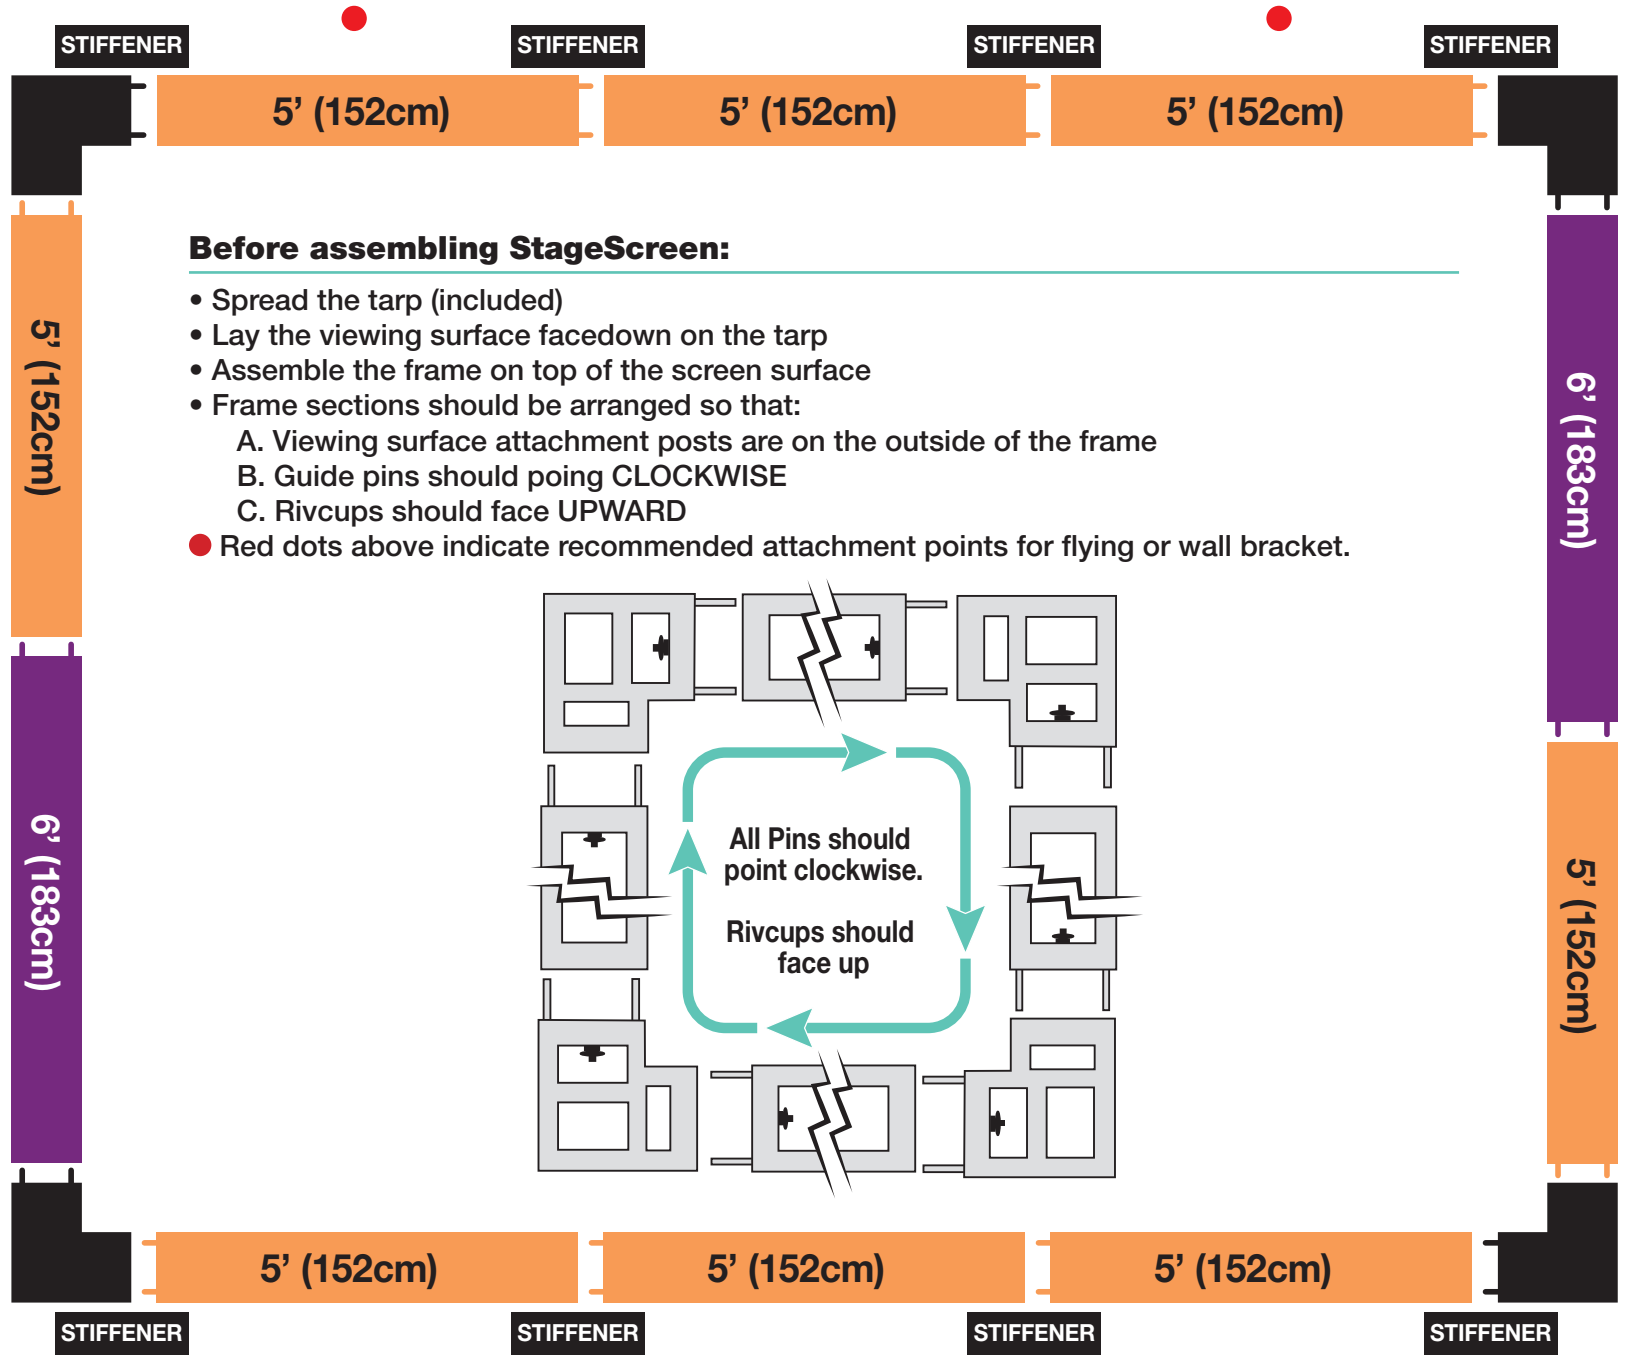

For use with these part numbers:

383279	383488
383312	383554

Inventory

2' (61cm)	0
3' (91cm)	0
3½' (107cm)	0
4' (122cm)	0
5' (162cm)	8
6' (183cm)	2
Stiffener	8
	4

Beware of Pinch Points

Before assembling StageScreen:

- Spread the tarp (included)
- Lay the viewing surface facedown on the tarp
- Assemble the frame on top of the screen surface
- Frame sections should be arranged so that:
 - A. Viewing surface attachment posts are on the outside of the frame
 - B. Guide pins should point CLOCKWISE
 - C. Rivcups should face UPWARD
- Red dots above indicate recommended attachment points for flying or wall bracket.