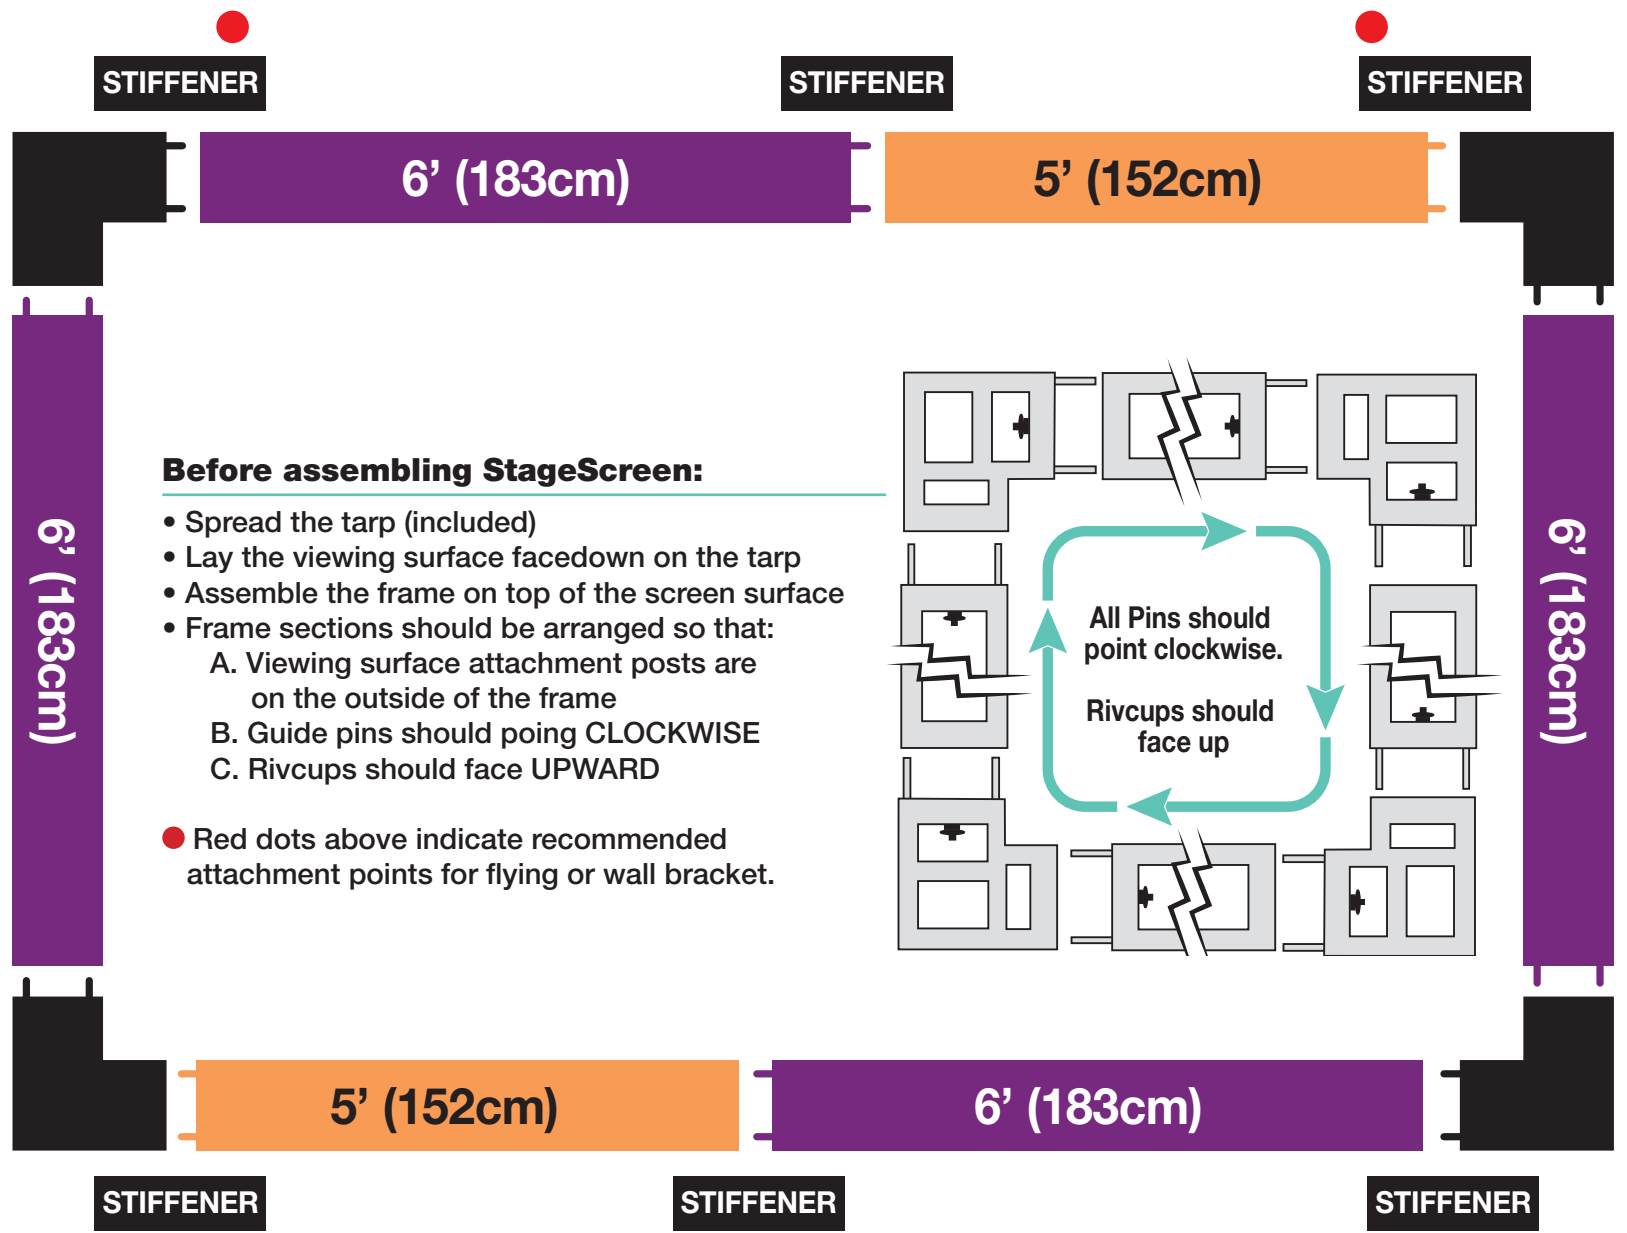

For use with these part numbers:

383287	383496
383320	383562

Inventory

2' (61cm)	0
3' (91cm)	0
3½' (107cm)	0
4' (122cm)	0
5' (162cm)	2
6' (183cm)	4
Stiffener	6
	4

Beware of Pinch Points