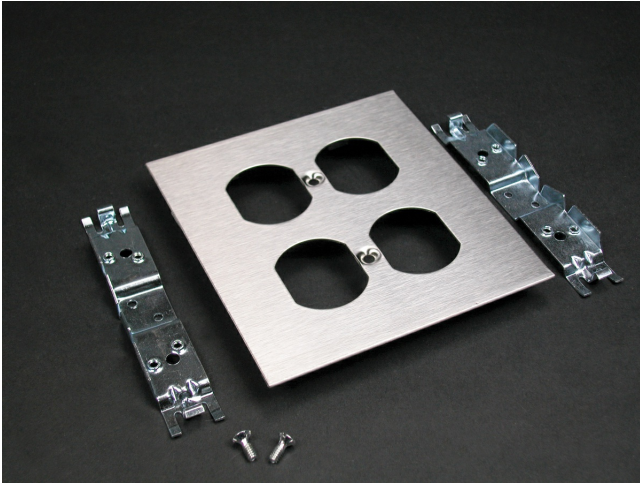

Wiremold  
**DOUBLE DUPLEX RCPT COVER**  
Part No. CS4046B-2

The versatile 4000® Series Raceway in stainless steel has the unique combination of strength and beauty. This not only makes stainless steel raceway highly functional, but also an attractive design element. Ideal for installations where atmospheric corrosives or acidic cleaning solvents make rust a particular concern, S4000 Series Raceway provides all the benefits of the industry-standard Steel 4000 Series Raceway. The smooth brushed finish provides a sleek, polished look to compliment contemporary, upscale applications.

## Features & Benefits

For installation of two duplex style receptacles. Complete with necessary bridges.