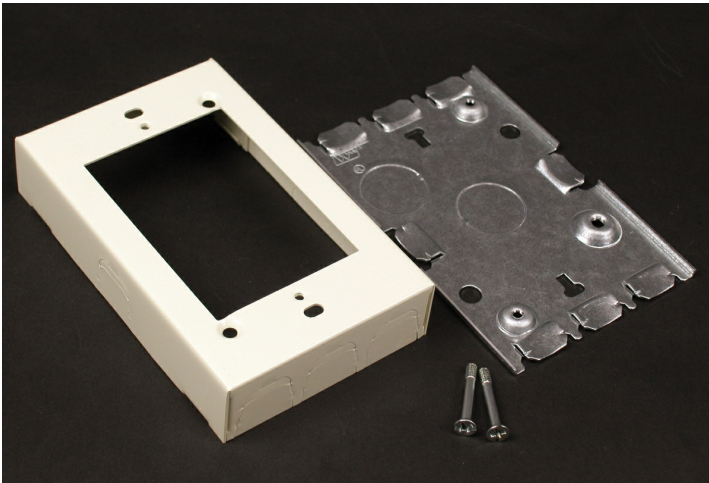

**Wiremold**  
**500/700 Shallow Switch and Receptacle Box Fitting**  
Part No. VC5748S

For shallow type switch and duplex receptacles. Base has 1/2" trade size KOs. Accepts NEMA single-gang standard faceplates. NOTE: Certified to Canadian Safety Standards for sale in Canada. When ordering these products, change the "V" color prefix to "vc" or the "WH" color suffix to "WHC" to denote the Canadian versions.

## Features & Benefits

For shallow type switch and duplex receptacles. Base has 1/2" trade size KOs. Accepts NEMA single-gang standard faceplates. NOTE: Certified to Canadian Safety Standards for sale in Canada. When ordering these products, change the "V" color prefix to "vc" or the "WH" color suffix to "WHC" to denote the Canadian versions.

### Dimensions

|                   |          |                  |           |
|-------------------|----------|------------------|-----------|
| Product Width US  | 2.875 in | Product Depth US | 0.9375 in |
| Product Length US | 4.625 in |                  |           |