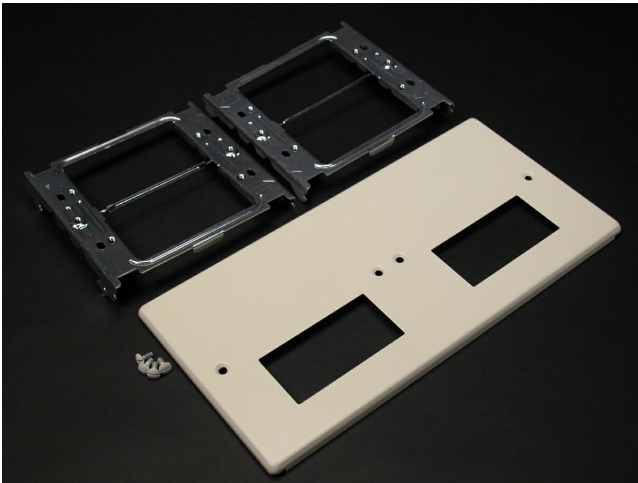

Wiremold
4-GANG W/TWO RECTANGULAR OPENINGS IVORY
Part No. CV4047-2RRXX

4000® Series Raceway is the work horse of surface raceway systems. 4000 Series Raceway can be divided for multi-service applications making it ideal for applications requiring a large cable capacity and dual-service requirements. Commercial, institutional, and industrial applications benefit from the rigid steel construction and durable ScuffCoat™ finish of this raceway. 4000 Series Raceway is also ideal for municipalities that have code requirements calling for all steel construction or that prohibit nonmetallic cable management systems.

Features & Benefits

Accepts rectangular, GFCI, Surge, and Decorator style devices. Does not accept 5507 Series Faceplates. NOTE: Certified to Canadian Safety Standards for sale in Canada. When ordering these products, change the "V" color prefix to "CV" or the "G" color prefix to "CG" to denote the Canadian versions.