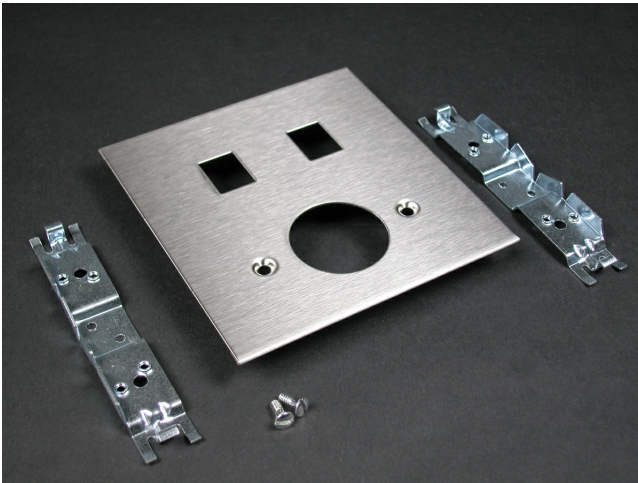

Wiremold
SINGLE RCPT. (1.4IN. DIA.) & MOD JACK
Part No. CS4046ARJ

The versatile 4000® Series Raceway in stainless steel has the unique combination of strength and beauty. This not only makes stainless steel raceway highly functional, but also an attractive design element. Ideal for installations where atmospheric corrosives or acidic cleaning solvents make rust a particular concern, S4000 Series Raceway provides all the benefits of the industry-standard Steel 4000 Series Raceway. The smooth brushed finish provides a sleek, polished look to compliment contemporary, upscale applications.

Features & Benefits

For installation of straight blade and single locking receptacles and two RJ11/45 type modular connectors. Complete with necessary bridges.

Specifications

General Info

Product Line	Wiremold	UPC Number	786776538663
Country Of Origin	United States		