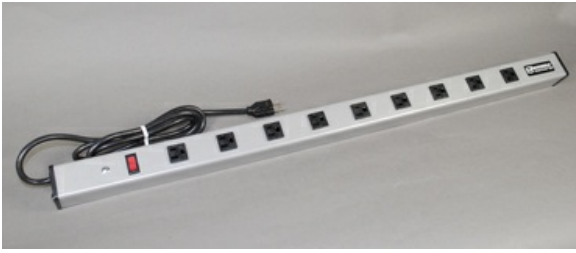

Wiremold
Plug-In Outlet Center Unit / 120V/15A / 36 long / 9 O/L / Lighted Switch / 15' cord
Part No. UL309BD

Nine outlets, lighted switch, 15' (4.6m) cord. Length 36" (915mm).
Receptacle center-to-center 3" (76mm).

Features & Benefits

Nine outlets, lighted switch, 6' (1.8m) (UL309BC) cord. Length 36" (915mm). Receptacle center-to-center 3" (76mm).

Specifications

General Info

Product Line	Wiremold	UPC Number	786776180688
Country Of Origin	Mexico	Receptacle Type	Single
Number of Receptacles	9	Application Sector	Commercial
Standard	cULus Listed	Type	PIOC

Dimensions

Product Width US	1.5 in	Product Length US	36.0 in
------------------	--------	-------------------	---------

Listing Agencies / 3rd Party Agencies

cULus ListingNumber	E66421	cULus Listed	Yes
---------------------	--------	--------------	-----

15 A

Mounting Type

Slide-off, Snap-on

Voltage

120.0 V

Environmental Conditions

Dry interior locations
