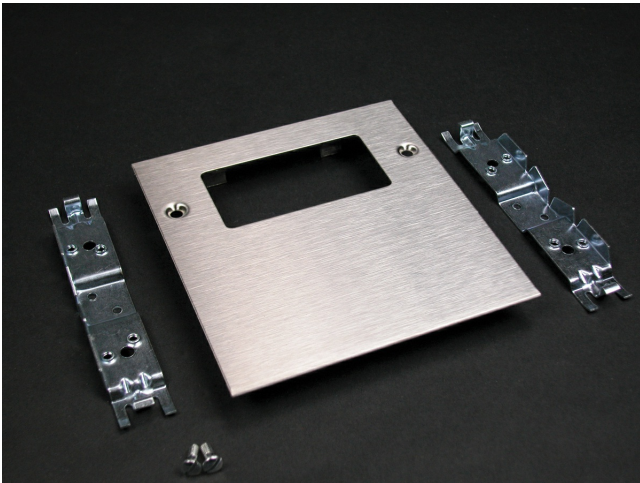

Wiremold  
RECTANGULAR RECEPTACLE COVER S.S  
Part No. CS4048R

The versatile 4000® Series Raceway in stainless steel has the unique combination of strength and beauty. This not only makes stainless steel raceway highly functional, but also an attractive design element. Ideal for installations where atmospheric corrosives or acidic cleaning solvents make rust a particular concern, S4000 Series Raceway provides all the benefits of the industry-standard Steel 4000 Series Raceway. The smooth brushed finish provides a sleek, polished look to compliment contemporary, upscale applications.

## Features & Benefits

For installation of one rectangular receptacle. Complete with necessary bridges.