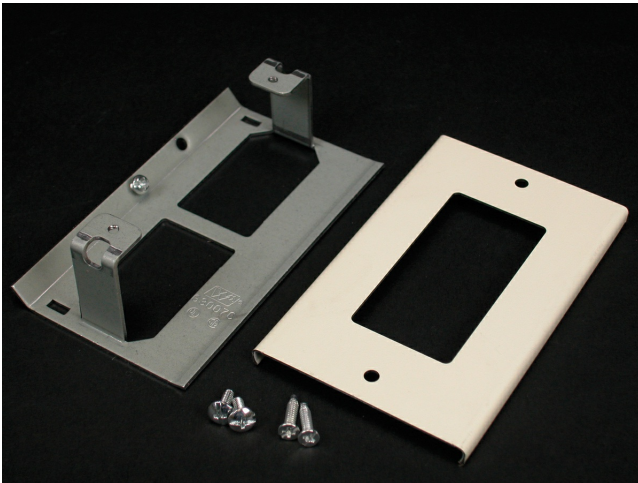

Wiremold
STL RECPT DEVICE PLATE 3000 IVORY
Part No. CV3048R

3000 ® Series Raceway provides wiring capacities for small to medium size installations. Power, communication, or A/V devices can be wired into the raceway for a flush appearance satisfying both aesthetic and functional requirements. 3000 Series Raceway is ideally suited for wiring applications in frequently changing environments such as labs, hospitals and other industrial applications.

Features & Benefits

Installs commercially available 15A and 20A rectangular receptacles into 3000 Series Raceway. G3007C Device Bracket included. NOTE: Certified to Canadian Safety Standards for sale in Canada. When ordering these products, change the V color prefix to CV or the G color prefix to CG to denote the Canadian versions