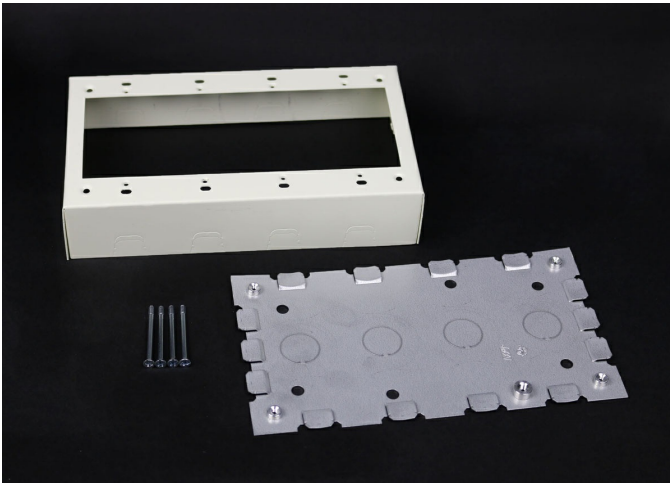

Wiremold
500/700 Four-Gang Switch and Receptacle Box Fitting
Part No. VC5748-4

For deep switches and receptacles. Base has two 1/2" trade size KOs. Larger gang boxes available by special order. Four-gang: 4 5/8" L x 8 11/32" W (117mm x 212mm). NOTE: Certified to Canadian Safety Standards for sale in Canada. When ordering these products, change the "V" color prefix to "VC" to denote the Canadian versions.

Features & Benefits

For deep switches and receptacles. Base has two 1/2" trade size KOs. Larger gang boxes available by special order. Four-gang: 4 5/8" L x 8 11/32" W (117mm x 212mm). NOTE: Certified to Canadian Safety Standards for sale in Canada. When ordering these products, change the "V" color prefix to "VC" to denote the Canadian versions.

Specifications

General Info

Product Line	Wiremold	UPC Number	786776048599
Country Of Origin	United States		

Dimensions

Product Width US	11.343 in	Product Depth US	1.75 in
Product Length US	4.625 in		

Listing Agencies / 3rd Party Agencies