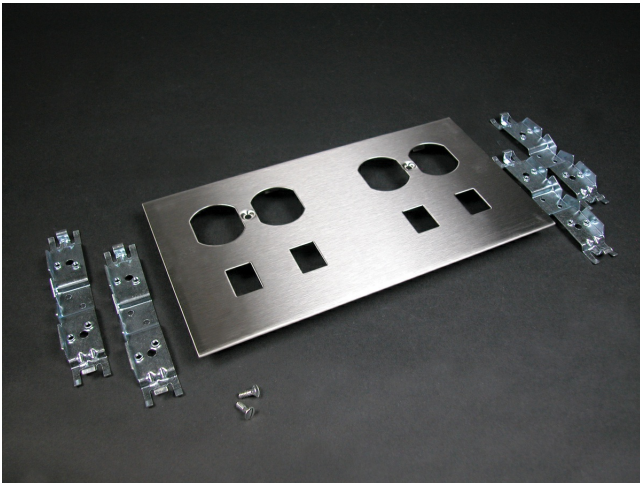

Wiremold
DUPLEX RCPT & MOD JACK 2 GANG COVER
Part No. CS4046DRJ-2

The versatile 4000® Series Raceway in stainless steel has the unique combination of strength and beauty. This not only makes stainless steel raceway highly functional, but also an attractive design element. Ideal for installations where atmospheric corrosives or acidic cleaning solvents make rust a particular concern, S4000 Series Raceway provides all the benefits of the industry-standard Steel 4000 Series Raceway. The smooth brushed finish provides a sleek, polished look to compliment contemporary, upscale applications.

Features & Benefits

For installation of two duplex style receptacles and four RJ11/45 type modular connectors. Complete with necessary bridges.

Specifications

General Info

Product Line	Wiremold	UPC Number	786776538694
Country Of Origin	United States		