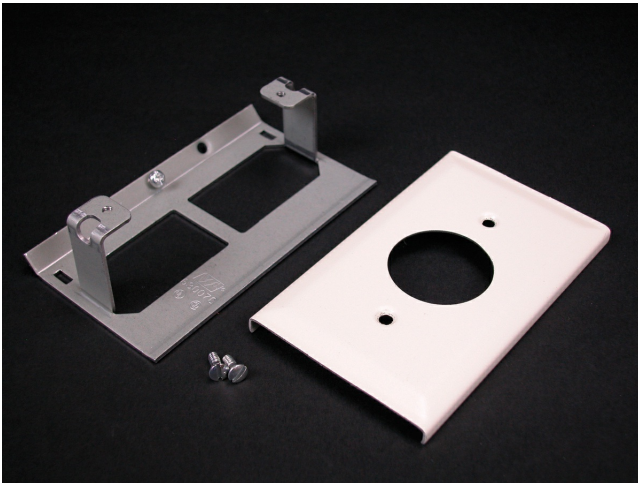

Wiremold  
STL SINGLE RECEPT PLATE 3000 IVORY  
Part No. CV3027AE

3000 ® Series Raceway provides wiring capacities for small to medium size installations. Power, communication, or A/V devices can be wired into the raceway for a flush appearance satisfying both aesthetic and functional requirements. 3000 Series Raceway is ideally suited for wiring applications in frequently changing environments such as labs, hospitals and other industrial applications.

## Features & Benefits

Installs commercially available straight blade and locking single receptacles with face diameters of 1.38" - 1.40" (35mm - 36mm) into 3000 Series Raceway. G3007C Device Bracket included. NOTE: Certified to Canadian Safety Standards for sale in Canada. When ordering these products, change the "V" color prefix to "CV" or the "G" color prefix to "CG" to denote the Canadian versions.