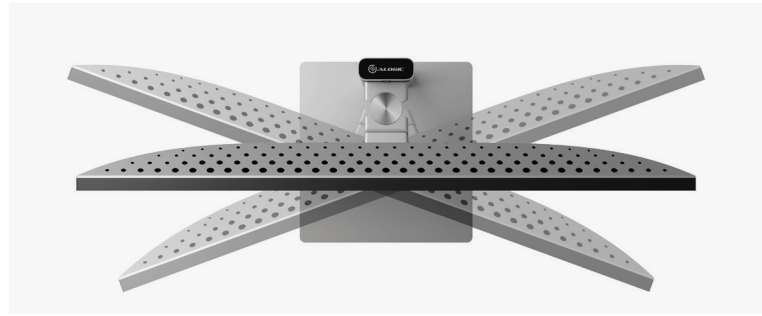

The Next Big Thing in Creativity

With HDR400 support and a 3000:1 contrast ratio, Clarity Max delivers crisp contrasts between its deep blacks and eye-catching brightness. Offering more than 16 million colours across their 4K Ultra High Resolution displays, Clarity Max monitors are the perfect place to realise your next masterpiece.

8MP Smart Webcam

With Clarity Max Pro, you'll look stunning, but only when you want to. Our smart webcam automatically sides up when you need it and disappears when you don't, keeping the lens clean and protecting your privacy.

Pivot, Tilt, Swivel

Adjustable stand

Our aluminium stand makes it easy to position Clarity Max exactly where you need it, letting you raise, pivot, tilt and swivel the display to fit your desk setup and maximise ergonomic comfort.