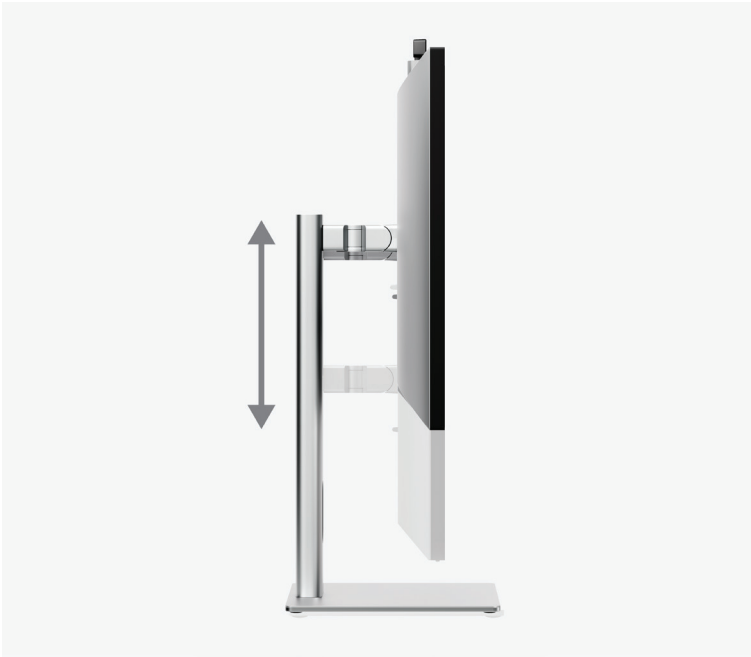

Part no	Colour
32C4KPDW	<input type="radio"/> Silver <input checked="" type="radio"/> Black

Clarity Max Pro 32" UHD 4K Monitor

Your Favourite Canvas Just Got Bigger

Clarity Max Pro offers the same bright, vivid and true-to-life colours as our widely-lauded 27" original – but with a new 32" screen that makes a much bigger impression. Max Pro's 8MP webcam ensures you're always looking your best while its USB hub helps declutter your studio, leaving your focus for what truly matters: your next masterpiece.

The Next Big Thing in Creativity

With HDR400 support and a 3000:1 contrast ratio, Clarity Max delivers crisp contrasts between its deep blacks and eye-catching brightness. Offering more than 16 million colours across their 4K Ultra High Resolution displays, Clarity Max monitors are the perfect place to realise your next masterpiece.

8MP Smart Webcam

With Clarity Max Pro, you'll look stunning, but only when you want to. Our smart webcam automatically sides up when you need it and disappears when you don't, keeping the lens clean and protecting your privacy.

Pivot, Tilt, Swivel

Adjustable stand

Our aluminium stand makes it easy to position Clarity Max exactly where you need it, letting you raise, pivot, tilt and swivel the display to fit your desk setup and maximise ergonomic comfort.