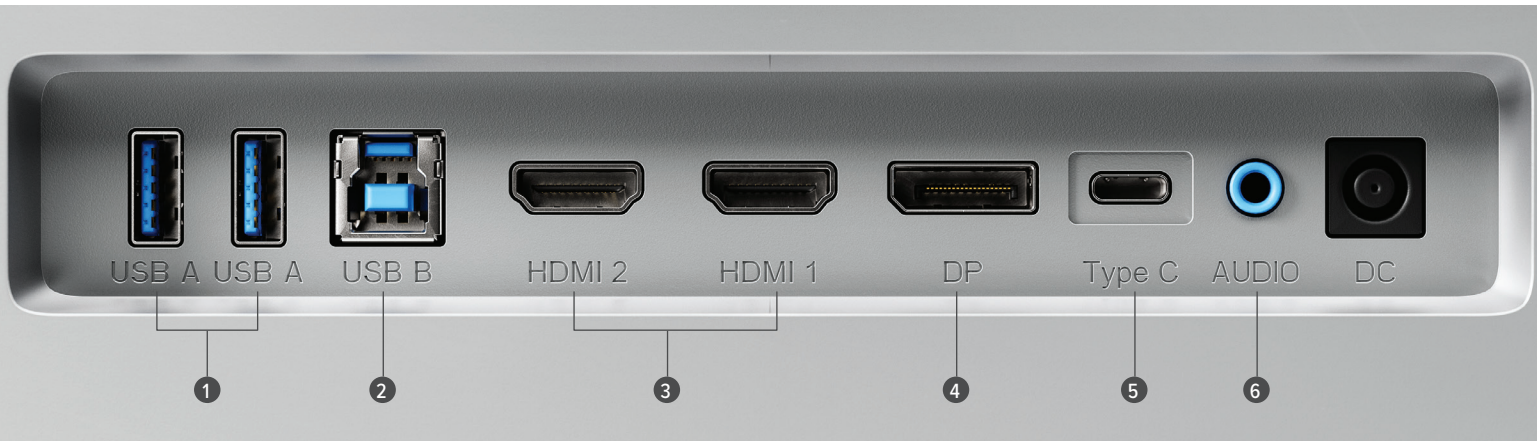

8MP Smart Webcam

With Clarity Max Pro, you'll look stunning, but only when you want to. Our smart webcam automatically sides up when you need it and disappears when you don't, keeping the lens clean and protecting your privacy.

Power, Data & Video in a Single Cable

Clarity Max's rear USB hub connects your computer to two USB-A accessories, 65W laptop charging and your 3.5mm speakers or headphone – all with the same USB-C cable you're using for video.

Pivot, Tilt, Swivel

Adjustable stand

Our aluminium stand makes it easy to position Clarity Max exactly where you need it, letting you raise, pivot, tilt and swivel the display to fit your desk setup and maximise ergonomic comfort.

8 Port Mini Hub

- | | | | | | |
|---|-------|---|-------------|---|--------------|
| 1 | USB-A | 3 | HDMI | 5 | USB-C |
| 2 | USB-B | 4 | DisplayPort | 6 | Audio Output |

User Interface

Power Input	DC 19V  7.89A, 150W (Max)
Output	USB-C (Connection for Video (DP Alt Mode required), 65W Laptop Charging and Data) 2x HDMI 2.1, DisplayPort 1.4 2x USB-A (5Gbps, 7.5W Charging, For Accessories) 3.5mm Audio, USB-B (Connects computer to USB-A and Audio ports)