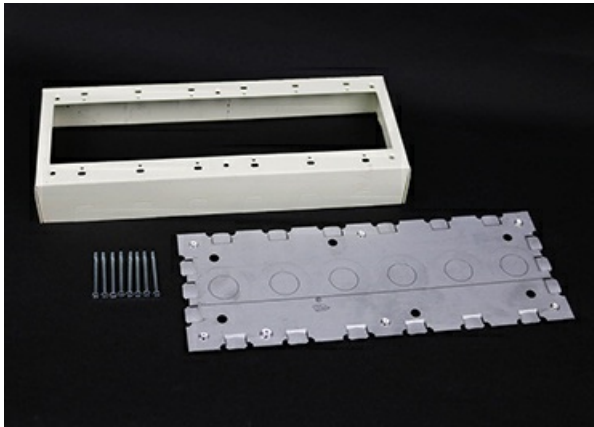

Wiremold
500/700 Six-Gang Switch and Receptacle Box Fitting
Part No. VC5748-6

For deep switches and receptacles. Base has two 1/2" trade size KOs. Larger gang boxes available by special order. Six-gang: 4 5/8" L x 11 31/32" W (117mm x 304mm). NOTE: Certified to Canadian Safety Standards for sale in Canada. When ordering these products, change the "V" color prefix to "VC" to denote the Canadian versions.

Features & Benefits

For deep switches and receptacles. Base has two 1/2" trade size KOs. Larger gang boxes available by special order. Six-gang: 4 5/8" L x 11 31/32" W (117mm x 304mm). NOTE: Certified to Canadian Safety Standards for sale in Canada. When ordering these products, change the "V" color prefix to "VC" to denote the Canadian versions.