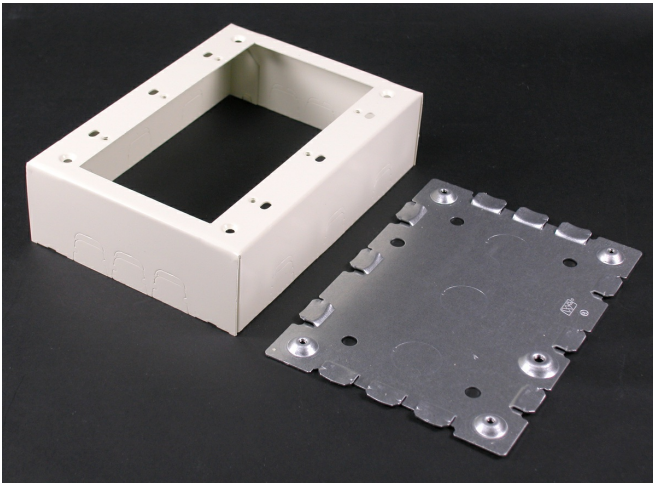

Wiremold
500/700 Three-Gang Switch and Receptacle Box Fitting
Part No. VC5748-3

For deep switches and receptacles. Base has two 1/2" trade size KOs. Larger gang boxes available by special order. Three-gang: 4 5/8" L x 6 1/2" W (117mm x 165mm). NOTE: Certified to Canadian Safety Standards for sale in Canada. When ordering these products, change the "V" color prefix to "VC" or the "WH" color suffix to "WHC" to denote the Canadian versions.

Features & Benefits

For deep switches and receptacles. Base has two 1/2" trade size KOs. Larger gang boxes available by special order. Three-gang: 4 5/8" L x 6 1/2" W (117mm x 165mm). NOTE: Certified to Canadian Safety Standards for sale in Canada. When ordering these products, change the "V" color prefix to "VC" or the "WH" color suffix to "WHC" to denote the Canadian versions.

Specifications

General Info

Product Line	Wiremold	UPC Number	786776048582
Country Of Origin	United States		

Dimensions

Product Width US	6.5 in	Product Depth US	1.75 in
Product Length US	4.625 in		

Listing Agencies / 3rd Party Agencies