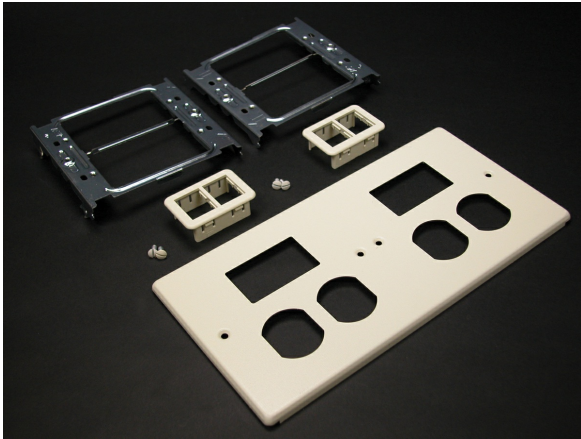

Wiremold
4-GANG W/TWO DUPLEX AND TWO TRACJK MINI ADAPTER BEZELS-IVORY
Part No. CV4047-2BBTT

4000® Series Raceway is the work horse of surface raceway systems. 4000 Series Raceway can be divided for multi-service applications making it ideal for applications requiring a large cable capacity and dual-service requirements. Commercial, institutional, and industrial applications benefit from the rigid steel construction and durable ScuffCoat™ finish of this raceway. 4000 Series Raceway is also ideal for municipalities that have code requirements calling for all steel construction or that prohibit nonmetallic cable management systems.

Features & Benefits

Accepts 15A and 20A duplex receptacles and 106 style frame. Includes mini adapter that accepts two Ortronics TracJack inserts. NOTE: Certified to Canadian Safety Standards for sale in Canada. When ordering these products, change the "V" color prefix to "CV" or the "G" color prefix to "CG" to denote the Canadian versions.