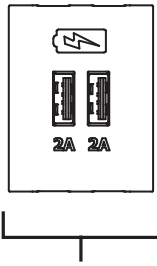

SYM-CL CLAMP-ON MODEL DIMENSIONS

Port Type	Current	Power
USB-A Device	2 Amps	10 Watts
USB-C Device	3 Amps	15 Watts

SYM-UT UNDER-TABLE MODEL DIMENSIONS

Port Type	Current	Power
USB-A Device	2 Amps	10 Watts
USB-C Device	3 Amps	15 Watts

CALCULATING BOX LENGTH

For Calculating Approximate Length of any Symphony Clamp-On or Under-Table Box Assembly:

"AC" Inserts

Add 1.5" for each AC Insert
Minimum: 2
Maximum: 5

"CA" Inserts

Add 1.5" for each Dual USB Insert
Minimum: 0
Maximum: 2