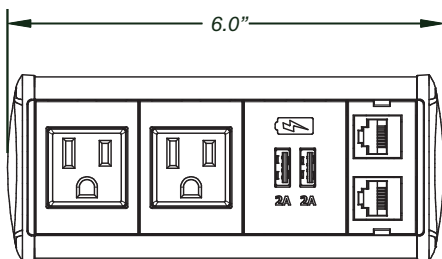

Examples:

Model: SYM-CL-2AC-1CA-1SS