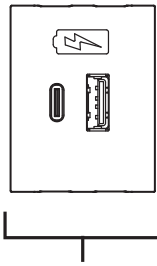

SYM-CL CLAMP-ON MODEL DIMENSIONS

Port Type	Current	Power
USB-A Device	2 Amps	10 Watts
USB-C Device	3 Amps	15 Watts

SYM-UT UNDER-TABLE MODEL DIMENSIONS

Port Type	Current	Power
USB-A Device	2 Amps	10 Watts
USB-C Device	3 Amps	15 Watts

CALCULATING BOX LENGTH

For Calculating Approximate Length of any Symphony Clamp-On or Under-Table Box Assembly:

"AC" Inserts

Add 1.5" for each AC Insert
Minimum: 2
Maximum: 5

"CA" Inserts

Add 1.5" for each Dual USB Insert
Minimum: 0
Maximum: 2

"CC" Shown

Add 1.5" for each Dual USB Insert
Minimum: 0
Maximum: 2

"SS" Insert Kit

Add 1" for a Single, Dual or Blank Insert
Minimum: 0

End Caps

Add 0.5" for the two end caps

Assemble to Order Model Number Key