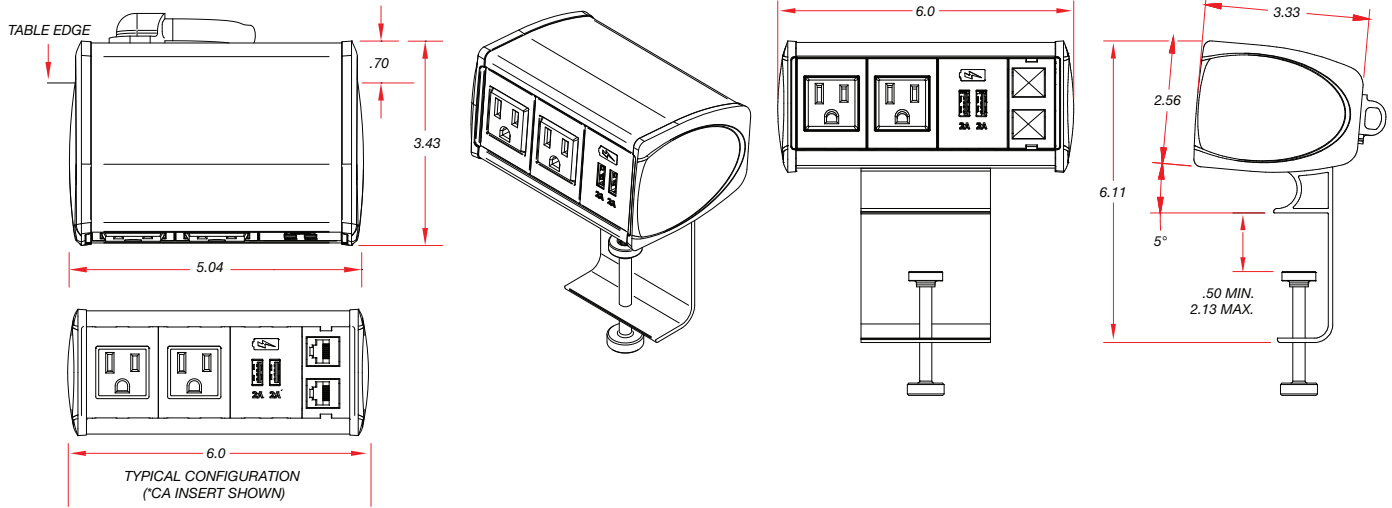

FEATURES

- Elegant Aluminum Design
- No hardware visible to user
- Compact size
- Rated for commercial use
- Designed for 2 to 5 Outlets
- Up to 2-Dual USB Chargers with full 5V 10W charging capability on each charging port
- Up to 2-Dual combination charging ports (USB Type-C and USB Type-A)
- Sized to fit Cat-6 and larger cables
- Sized to fit HDMI Bulkheads and cables
- Multiple color combinations to choose from
- Available in Clamp-On or Under-Table styles
- Non-marring C-Clamp table attachment with swivel screw tightener
- Knurled knob for easy toolless clamping (Clamp models)

SYM-CL CLAMP-ON MODEL DIMENSIONS

Port Type	Current	Power
USB-A Device	2 Amps	10 Watts
USB-C Device	3 Amps	15 Watts

SYM-UT UNDER-TABLE MODEL DIMENSIONS

Port Type	Current	Power
USB-A Device	2 Amps	10 Watts
USB-C Device	3 Amps	15 Watts