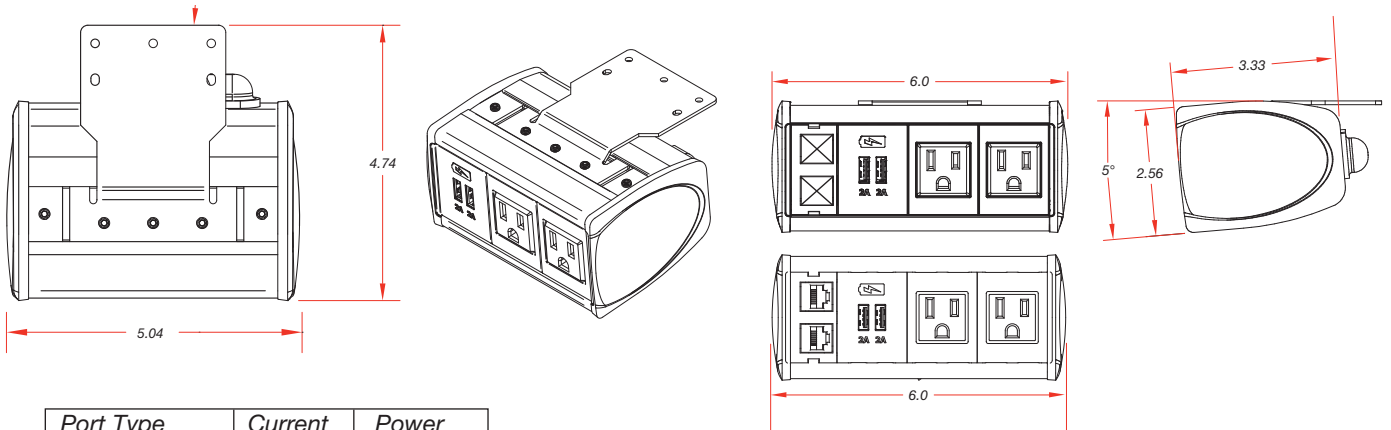

FEATURES

- Elegant Aluminum Design
- No hardware visible to user
- Compact size
- Rated for commercial use
- Designed for 2 to 5 Outlets
- Up to 2-Dual USB Chargers with full 5V 10W charging capability on each charging port
- Up to 2-Dual combination charging ports (USB Type-C and USB Type-A)
- Sized to fit Cat-6 and larger cables
- Sized to fit HDMI Bulkheads and cables
- Multiple color combinations to choose from
- Available in Clamp-On or Under-Table styles
- Non-marring C-Clamp table attachment with swivel screw tightener
- Knurled knob for easy toolless clamping (Clamp models)

SYM-CL CLAMP-ON MODEL DIMENSIONS

Port Type	Current	Power
USB-A Device	2 Amps	10 Watts
USB-C Device	3 Amps	15 Watts

SYM-UT UNDER-TABLE MODEL DIMENSIONS

Port Type	Current	Power
USB-A Device	2 Amps	10 Watts
USB-C Device	3 Amps	15 Watts

CALCULATING BOX LENGTH

For Calculating Approximate Length of any Symphony Clamp-On or Under-Table Box Assembly:

"AC" Inserts

Add 1.5" for each AC Insert
Minimum: 2
Maximum: 5

"CA" Inserts

Add 1.5" for each Dual USB Insert
Minimum: 0
Maximum: 2