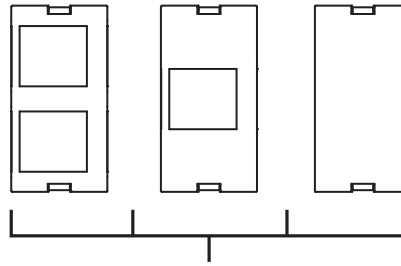

CALCULATING BOX LENGTH

For Calculating Approximate Length of any Symphony Clamp-On or Under-Table Box Assembly:

Add 1.5" for each AC Insert
Minimum: 2
Maximum: 5

Add 1.5" for each Dual USB Insert
Minimum: 0
Maximum: 2

Add 1.5" for each Dual USB Insert
Minimum: 0
Maximum: 2

"SS" Insert Kit

Add 1" for a Single, Dual or Blank Insert
Minimum: 0