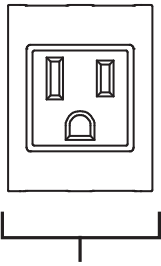

SYM-CL CLAMP-ON MODEL DIMENSIONS

Port Type	Current	Power
USB-A Device	2 Amps	10 Watts
USB-C Device	3 Amps	15 Watts

SYM-UT UNDER-TABLE MODEL DIMENSIONS

Port Type	Current	Power
USB-A Device	2 Amps	10 Watts
USB-C Device	3 Amps	15 Watts

CALCULATING BOX LENGTH

For Calculating Approximate Length of any Symphony Clamp-On or Under-Table Box Assembly:

"AC" Inserts

Add 1.5" for each AC Insert
Minimum: 2
Maximum: 5

"CA" Inserts

Add 1.5" for each Dual USB Insert
Minimum: 0
Maximum: 2