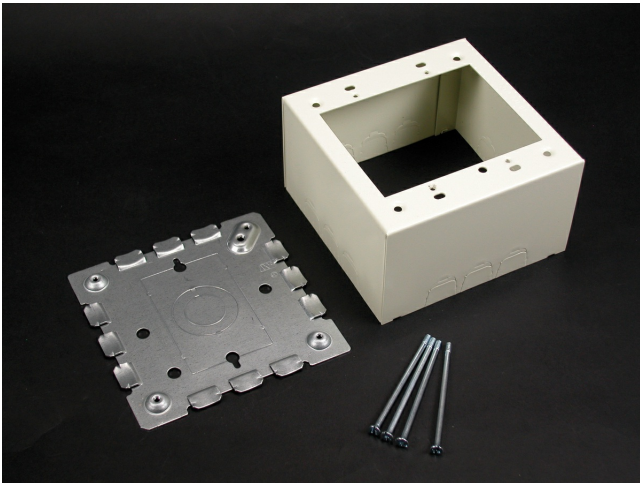

Wiremold
500/700 Two-Gang Extra Deep Switch and Receptacle Box Fitting
Part No. VC5744-2

For deep devices such as momentary contact, remote control switches, and hospital signaling system devices. Base has 1/2" trade size KOs. Larger gang boxes available by special order. Two-gang: 4 3/4" L x 4 3/4" W (121mm x 121mm). Accepts NEMA double-gang standard faceplates. NOTE: Certified to Canadian Safety Standards for sale in Canada. When ordering these products, change the "V" color prefix to "vc" or the "WH" color suffix to "WHC" to denote the Canadian versions.

Features & Benefits

For deep devices such as momentary contact, remote control switches, and hospital signaling system devices. Base has 1/2" trade size KOs. Larger gang boxes available by special order. Two-gang: 4 3/4" L x 4 3/4" W (121mm x 121mm). Accepts NEMA double-gang standard faceplates. NOTE: Certified to Canadian Safety Standards for sale in Canada. When ordering these products, change the "V" color prefix to "vc" or the "WH" color suffix to "WHC" to denote the Canadian versions.

Specifications

General Info

Product Line	Wiremold	UPC Number	786776048476
Country Of Origin	United States		

Dimensions

Product Width US	4.75 in	Product Depth US	2.75 in
Product Length US	4.75 in		

Listing Agencies / 3rd Party Agencies