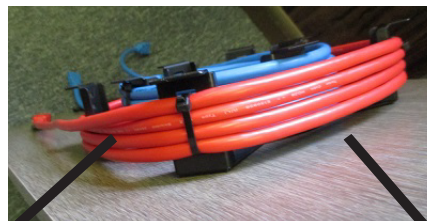

WIRING STAR 9"

CABLE TIE SLOTS

CABLE TIE EMBOSS

1. INSTALL WOOD SCREWS IN 4 CORNERS AS SHOWN

3. USE CABLE TIES TO SECURE OUTSIDE CABLE AS SHOWN.

2. USE CABLE TIES TO SECURE INNER CABLE AS SHOWN.

FSR inc. 244 BERGEN BLVD. W. PATERSON, NJ 07424 TEL (973) 785-4347 FAX (973) 785-3318	TITLE: WIRING STAR 9" INSTALLATION INSTRUCTION		
	DRAWN BY: A.B.	DATE: 7/14/2016	SCALE: -
	DWG#: LIT1601	REV: -	PAGE: 1 OF 1