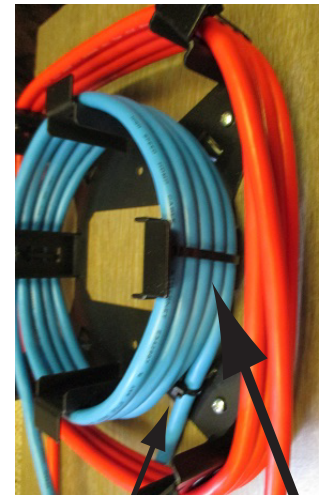

WIRING STAR 9"

CABLE TIE SLOTS

CABLE TIE EMBOSS

1. INSTALL WOOD SCREWS IN 4 CORNERS AS SHOWN

3. USE CABLE TIES TO SECURE OUTSIDE CABLE AS SHOWN.

2. USE CABLE TIES TO SECURE INNER CABLE AS SHOWN.

FSR inc. 244 BERGEN BLVD. W. PATERSON, NJ 07424 TEL (973) 785-4347 FAX (973) 785-3318	TITLE: WIRING STAR 9" INSTALLATION INSTRUCTION		
	DRAWN BY: A.B.	DATE: 7/14/2016	SCALE: -
	DWG#: LIT1601	REV: -	PAGE: 1 OF 1