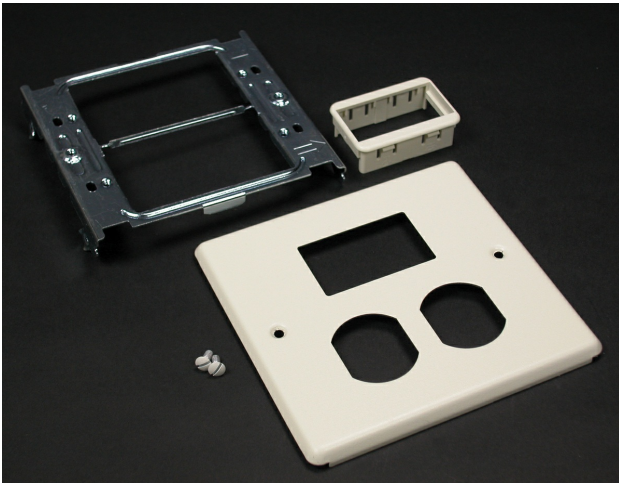

Wiremold
2-GANG DUPLEX AND SERIES II MINI AD IVORY
Part No. CV4047BS

4000® Series Raceway is the work horse of surface raceway systems. 4000 Series Raceway can be divided for multi-service applications making it ideal for applications requiring a large cable capacity and dual-service requirements. Commercial, institutional, and industrial applications benefit from the rigid steel construction and durable ScuffCoat™ finish of this raceway. 4000 Series Raceway is also ideal for municipalities that have code requirements calling for all steel construction or that prohibit nonmetallic cable management systems.

Features & Benefits

Accepts 15A and 20A duplex receptacles and 106 style frames. Includes mini adapter that will accept one Ortronics Series II insert. NOTE: Certified to Canadian Safety Standards for sale in Canada. When ordering these products, change the "V" color prefix to "CV" or the "G" color prefix to "CG" to denote the Canadian versions.