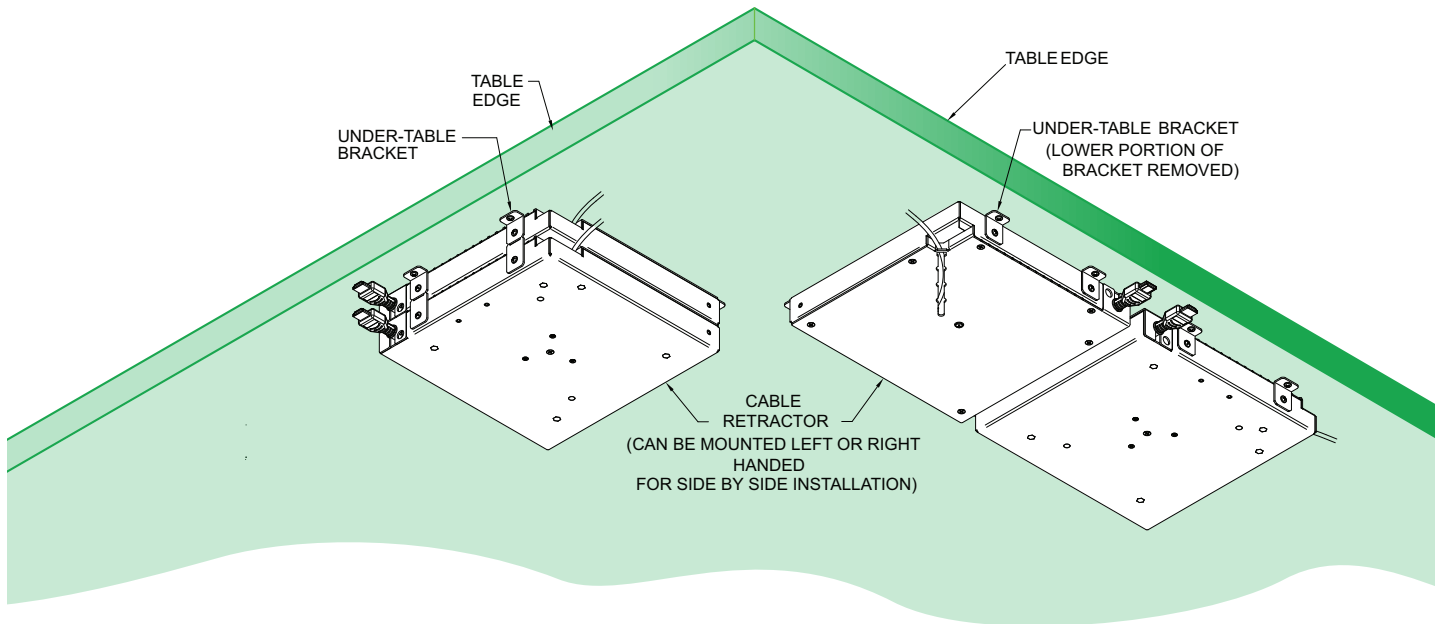

OVERALL RETRACTOR DIMENSIONS WITH CT6

OVERALL RETRACTOR DIMENSIONS WITH T3-IPS

TBRT RETRACTOR USING THE UT-1-RTMKT UNDER TABLE MOUNTING KIT

LP-TBRT RETRACTOR USING THE UT-2-LPRTMKT UNDER TABLE MOUNTING KIT