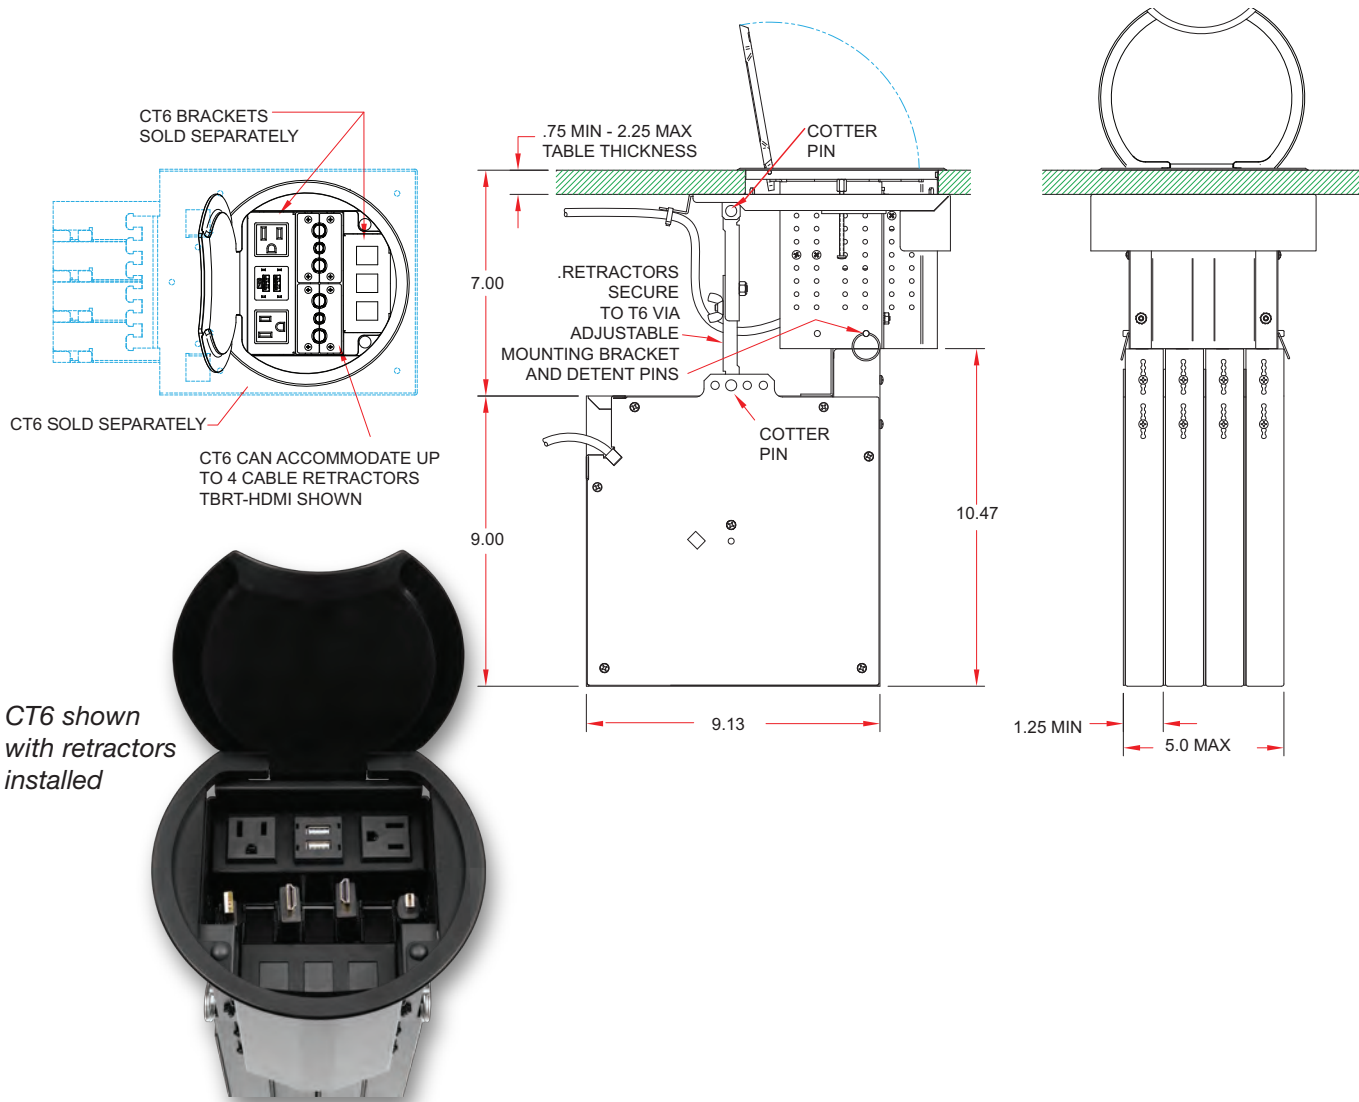

OVERALL RETRACTOR DIMENSIONS WITH CT6