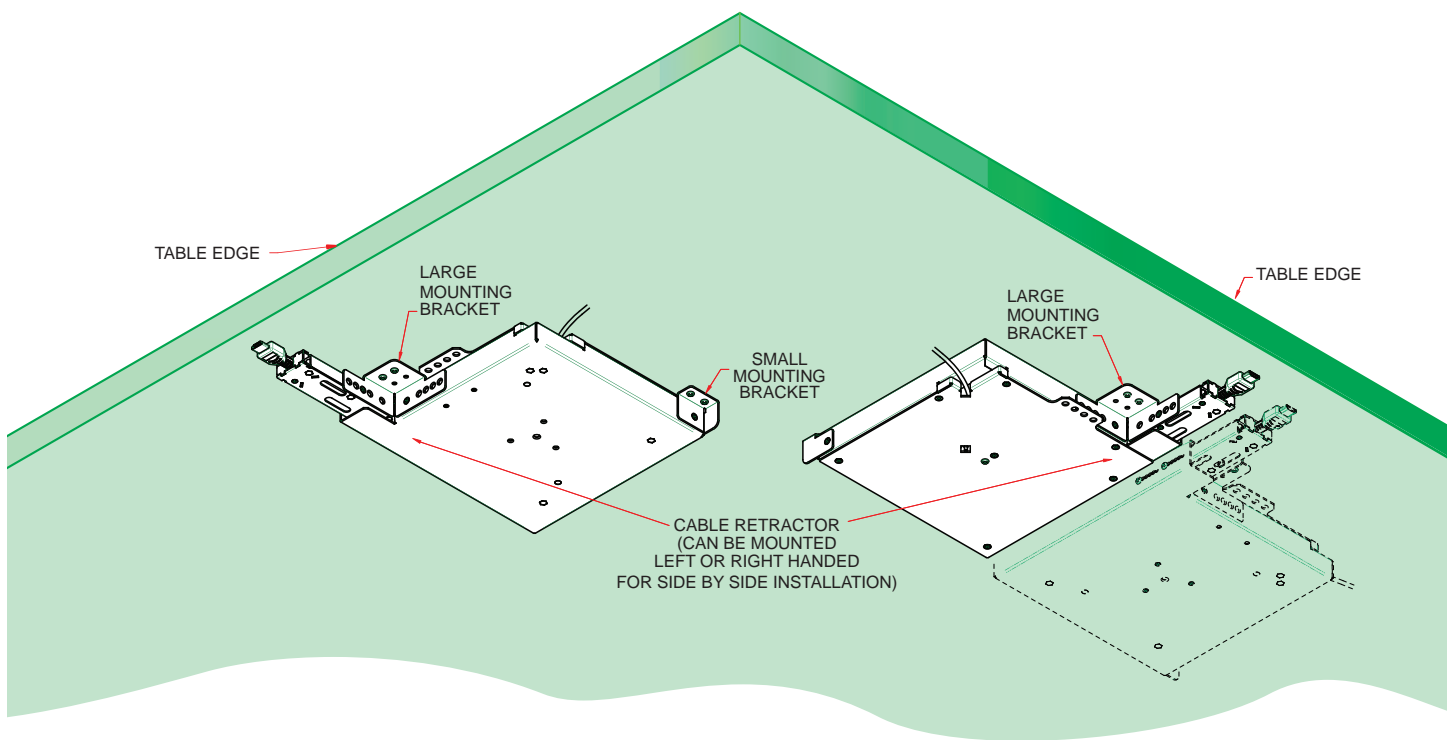

TBRT RETRACTOR USING THE UT-1-RTMKT UNDER TABLE MOUNTING KIT