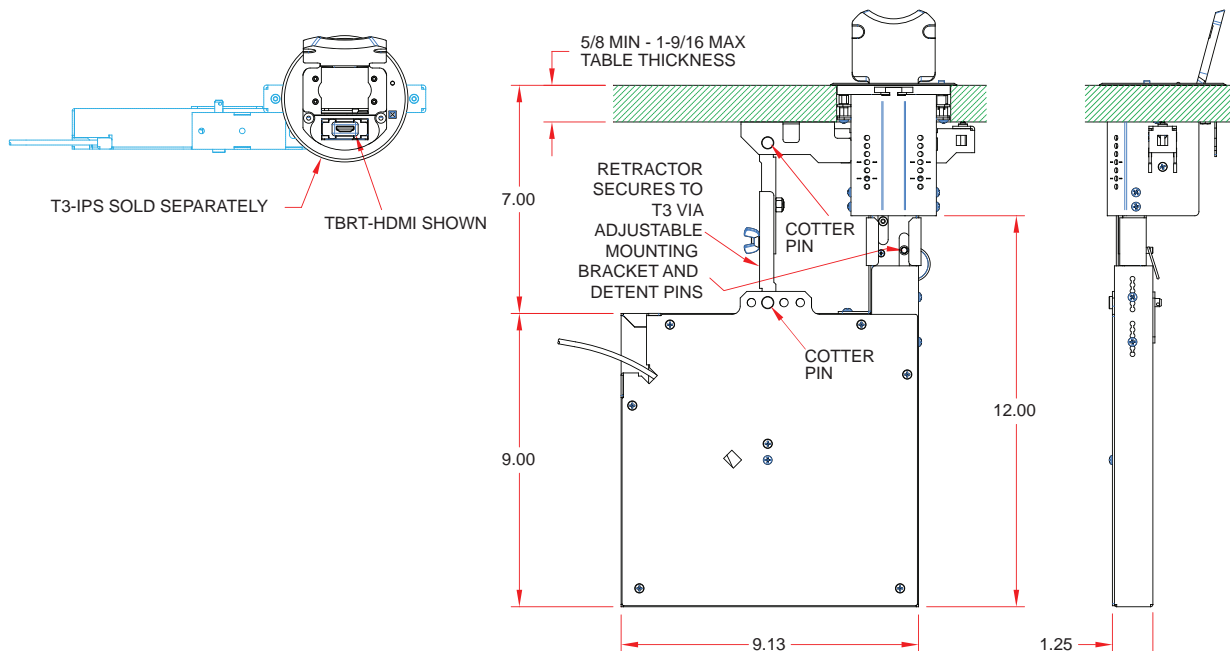

FEATURES

- Easy user access
- 4' of cable plays out from the top of the TBRT retractor (6' on LP-TBRT)
- 7' of cable exits from the rear of the TBRT retractor under the table (5' on LP-TBRT). (See Ordering Table note ** on back for exceptions)
- Theft deterrent
- Choice of connector types and color coded to match HuddleVU systems
- Easy stackable mounting
- Ready for use in FSR's CT6, RT6, and T3-IPS Table boxes
- Retractor life greater than 8,000 cycles
- LP-TBRT-5-USBC-USBC - Cable pulls out 5' from retractor

This symbol indicates the device is **Ready RETRACTOR** and accepts the number of retractors shown in the circle. *Retractor Mounts sold separately.

FSR Inc.

244 Bergen Boulevard, Woodland Park, NJ 07424
 Phone: 973.998.2300 · Fax: 973.785.4207
 Web: www.fsrinc.com · E-mail: sales@fsrinc.com

OVERALL RETRACTOR DIMENSIONS WITH CT6

OVERALL RETRACTOR DIMENSIONS WITH T3-IPS

TBRT RETRACTOR USING THE UT-1-RTMKT UNDER TABLE MOUNTING KIT

LP-TBRT RETRACTOR USING THE UT-2-LPRTMKT UNDER TABLE MOUNTING KIT

** On MiniDS cable models:

5' of cable exits from the rear of the TBRT retractor under the table.

3' of cable exits from the rear of the LP-TBRT retractor under the table.

Specifications are subject to change without notice.