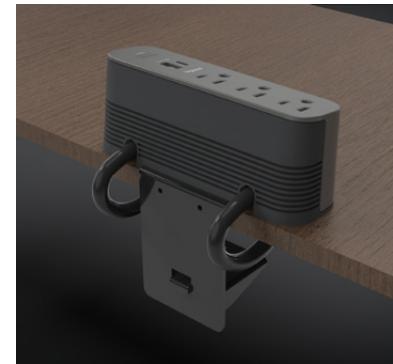

ModPower™

Optimize flexible spaces with ModPower, an advanced modular power solution designed to give you the freedom to reconfigure power and charging as layouts evolve. Perfect for workstations, training areas, meeting rooms that need to adapt to changing needs quickly and efficiently.

- Connect up to 6 separate power units together to bring power and charging access right to the point of use.
- The units can be disconnected, moved around, and reconnected using a set of interconnecting cords.
- Easy Installation: in-surface and on-surface options available.