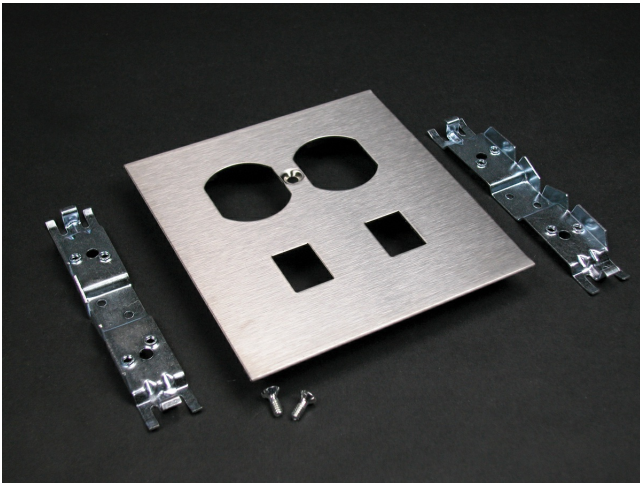

Wiremold  
**DUPLEX RCPT. & MOD JACK CVR SS**  
Part No. CS4046DRJ

The versatile 4000® Series Raceway in stainless steel has the unique combination of strength and beauty. This not only makes stainless steel raceway highly functional, but also an attractive design element. Ideal for installations where atmospheric corrosives or acidic cleaning solvents make rust a particular concern, S4000 Series Raceway provides all the benefits of the industry-standard Steel 4000 Series Raceway. The smooth brushed finish provides a sleek, polished look to compliment contemporary, upscale applications.

## Features & Benefits

For installation of one duplex receptacle and two RJ11/45 type modular connectors. Complete with necessary bridges.