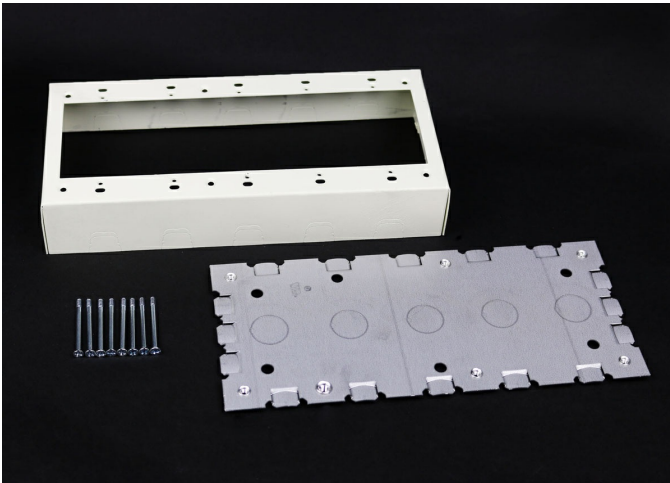

Wiremold
500/700 Five-Gang Switch and Receptacle Box Fitting
Part No. VC5748-5

For deep switches and receptacles. Base has two 1/2" trade size KOs. Larger gang boxes available by special order. Five-gang: 4 5/8" L x 10 5/32" W (117mm x 258mm). NOTE: Certified to Canadian Safety Standards for sale in Canada. When ordering these products, change the "V" color prefix to "VC" to denote the Canadian versions.

Features & Benefits

For deep switches and receptacles. Base has two 1/2" trade size KOs. Larger gang boxes available by special order. Five-gang: 4 5/8" L x 10 5/32" W (117mm x 258mm). NOTE: Certified to Canadian Safety Standards for sale in Canada. When ordering these products, change the "V" color prefix to "VC" to denote the Canadian versions.

Specifications

General Info

Product Line	Wiremold	UPC Number	786776048605
Country Of Origin	United States		

Dimensions

Product Width US	10.156 in	Product Depth US	1.75 in
Product Length US	4.75 in		

Listing Agencies / 3rd Party Agencies