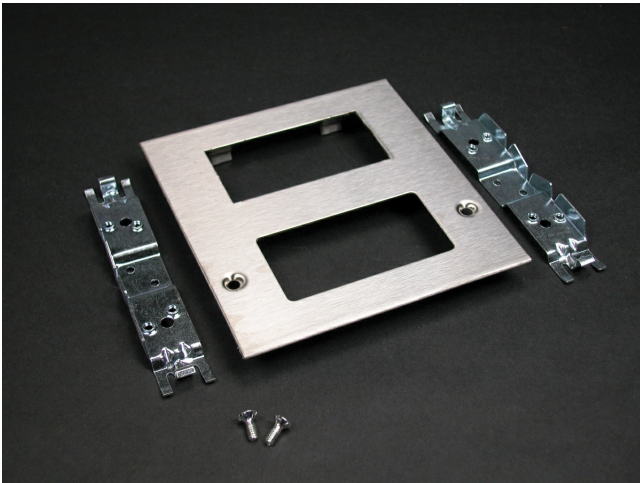

Wiremold
RECEPTACLE COVER & ACO COVER
Part No. CS4048RF

The versatile 4000® Series Raceway in stainless steel has the unique combination of strength and beauty. This not only makes stainless steel raceway highly functional, but also an attractive design element. Ideal for installations where atmospheric corrosives or acidic cleaning solvents make rust a particular concern, S4000 Series Raceway provides all the benefits of the industry-standard Steel 4000 Series Raceway. The smooth brushed finish provides a sleek, polished look to compliment contemporary, upscale applications.

Features & Benefits

For installing a rectangular style device and a modular furniture adapter for communications.

Specifications

General Info

Product Line	Wiremold	UPC Number	786776538762
Country Of Origin	United States		