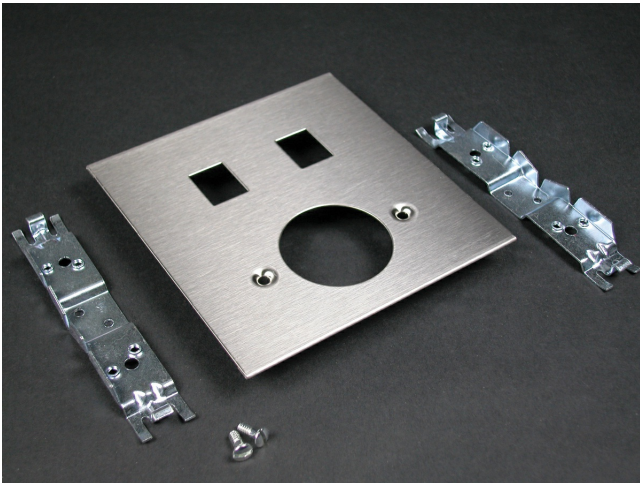

Wiremold  
SINGLE RCPT (1.6IN. DIA) & MOD JACK COVER  
Part No. CS4046JRJ

The versatile 4000® Series Raceway in stainless steel has the unique combination of strength and beauty. This not only makes stainless steel raceway highly functional, but also an attractive design element. Ideal for installations where atmospheric corrosives or acidic cleaning solvents make rust a particular concern, S4000 Series Raceway provides all the benefits of the industry-standard Steel 4000 Series Raceway. The smooth brushed finish provides a sleek, polished look to compliment contemporary, upscale applications.

## Features & Benefits

For installation of one twistlock receptacle and two RJ11/45 type telephone connectors. Complete with necessary bridges.