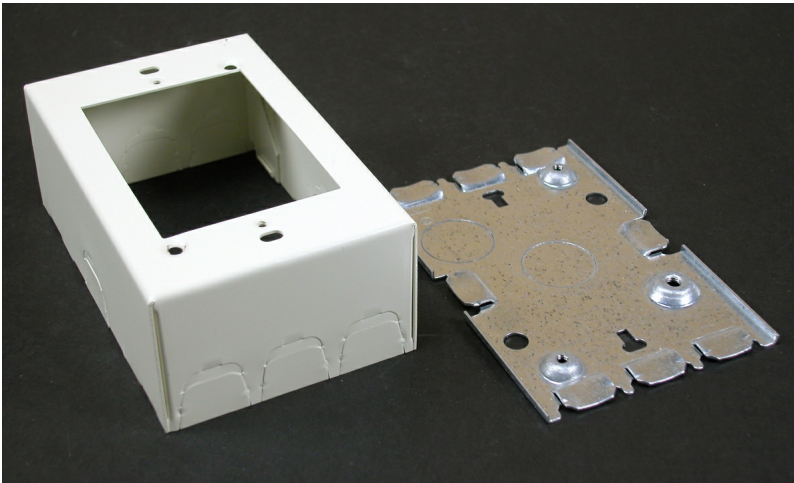

**Wiremold**  
**500/700 Single-Gang Switch and Receptacle Box Fitting**  
Part No. VC5748

For deep switches and receptacles. Base has two 1/2" trade size KOs. Larger gang boxes available by special order. Single-gang: 4 5/8" L x 2 7/8" W (117mm x 73mm). Accepts NEMA single-gang standard faceplates. NOTE: Certified to Canadian Safety Standards for sale in Canada. When ordering these products, change the "V" color prefix to "VC" or the "WH" color suffix to "WHC" to denote the Canadian versions.

## Features & Benefits

For deep switches and receptacles. Base has two 1/2" trade size KOs. Larger gang boxes available by special order. Single-gang: 4 5/8" L x 2 7/8" W (117mm x 73mm). Accepts NEMA single-gang standard faceplates. NOTE: Certified to Canadian Safety Standards for sale in Canada. When ordering these products, change the "V" color prefix to "VC" or the "WH" color suffix to "WHC" to denote the Canadian versions.

### Dimensions

Product Width US	2.875 in	Product Depth US	1.75 in
Product Length US	4.625 in		