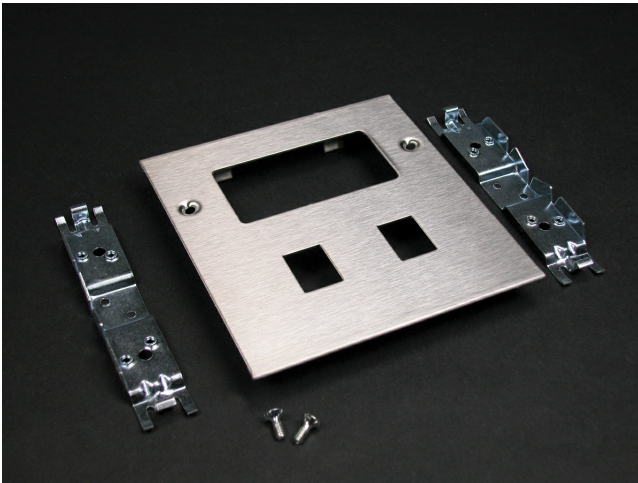

Wiremold  
RECTANGULAR RECEPTACLE AND MOD JACK COVER SS  
Part No. CS4046RRJ

The versatile 4000® Series Raceway in stainless steel has the unique combination of strength and beauty. This not only makes stainless steel raceway highly functional, but also an attractive design element. Ideal for installations where atmospheric corrosives or acidic cleaning solvents make rust a particular concern, S4000 Series Raceway provides all the benefits of the industry-standard Steel 4000 Series Raceway. The smooth brushed finish provides a sleek, polished look to compliment contemporary, upscale applications.

## Features & Benefits

For installation of one receptacle style device and two RJ11/45 type modular connectors. Complete with necessary bridges.