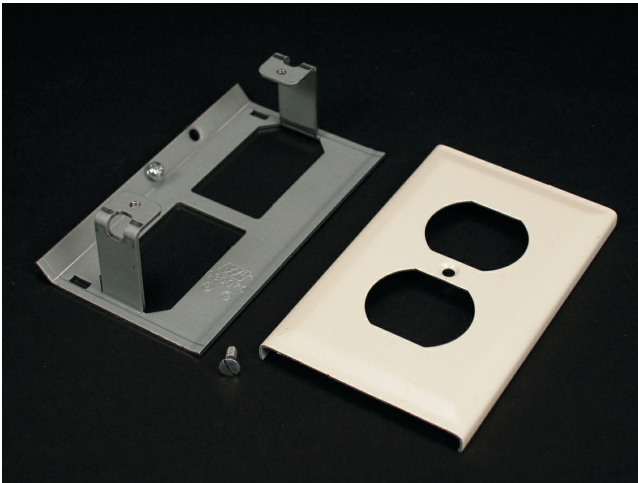

Wiremold
3000 Duplex Receptacle Cover Fitting
Part No. CG3043BE

Installs commercially available 15A and 20A duplex receptacles or 106 style data frame into 3000 Series Raceway. G3007C Device Bracket included. NOTE: Certified to Canadian Safety Standards for sale in Canada. When ordering these products, change the "V" color prefix to "CV" or the "G" color prefix to "CG" to denote the Canadian versions.

Features & Benefits

Installs commercially available 15A and 20A duplex receptacles or 106 style data frame into 3000 Series Raceway. G3007C Device Bracket included. NOTE: Certified to Canadian Safety Standards for sale in Canada. When ordering these products, change the "V" color prefix to "CV" or the "G" color prefix to "CG" to denote the Canadian versions.

Specifications

General Info

Product Line	Wiremold	UPC Number	786776537840
Country Of Origin	United States		

Dimensions

Product Length US	4.5 in
-------------------	--------

Listing Agencies / 3rd Party Agencies