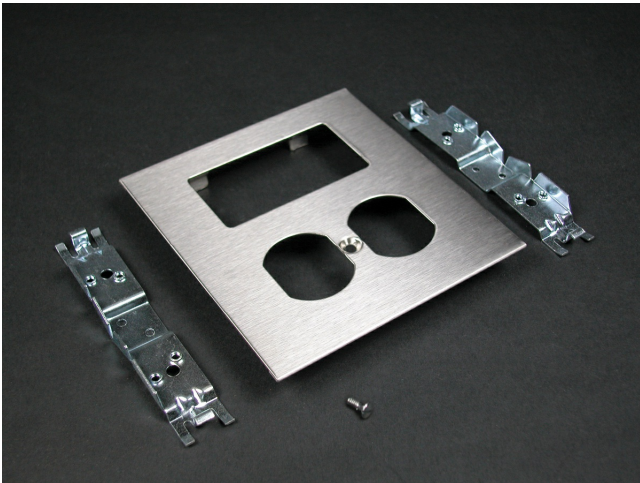

Wiremold
DUPLEX RECEPTACLE & ACO COVER
Part No. CS4048BF

The versatile 4000® Series Raceway in stainless steel has the unique combination of strength and beauty. This not only makes stainless steel raceway highly functional, but also an attractive design element. Ideal for installations where atmospheric corrosives or acidic cleaning solvents make rust a particular concern, S4000 Series Raceway provides all the benefits of the industry-standard Steel 4000 Series Raceway. The smooth brushed finish provides a sleek, polished look to compliment contemporary, upscale applications.

Features & Benefits

For installing a duplex style device and one modular furniture adapter for communications.

Specifications

General Info

Product Line	Wiremold	UPC Number	786776538748
Country Of Origin	United States		