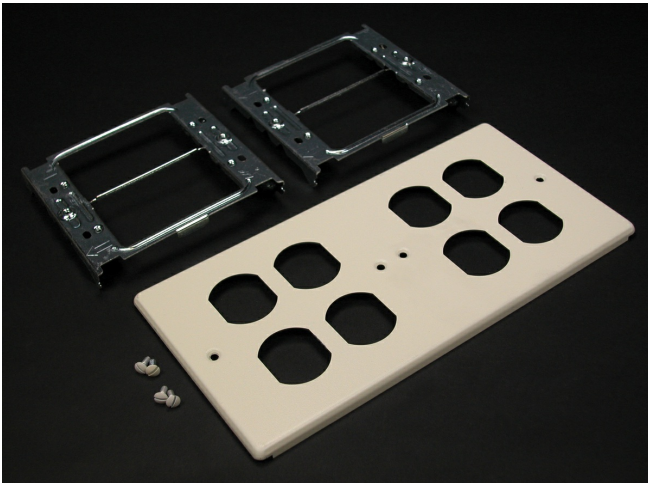

Wiremold  
4-GANG W/FOUR DUPLEX OPENINGS-IVORY  
Part No. CV4047-2BBBB

4000® Series Raceway is the work horse of surface raceway systems. 4000 Series Raceway can be divided for multi-service applications making it ideal for applications requiring a large cable capacity and dual-service requirements. Commercial, institutional, and industrial applications benefit from the rigid steel construction and durable ScuffCoat™ finish of this raceway. 4000 Series Raceway is also ideal for municipalities that have code requirements calling for all steel construction or that prohibit nonmetallic cable management systems.

## Features & Benefits

Accepts 15A and 20A duplex receptacles and 106 style frames. Four duplex openings. NOTE: Certified to Canadian Safety Standards for sale in Canada. When ordering these products, change the "V" color prefix to "CV" or the "G" color prefix to "CG" to denote the Canadian versions.