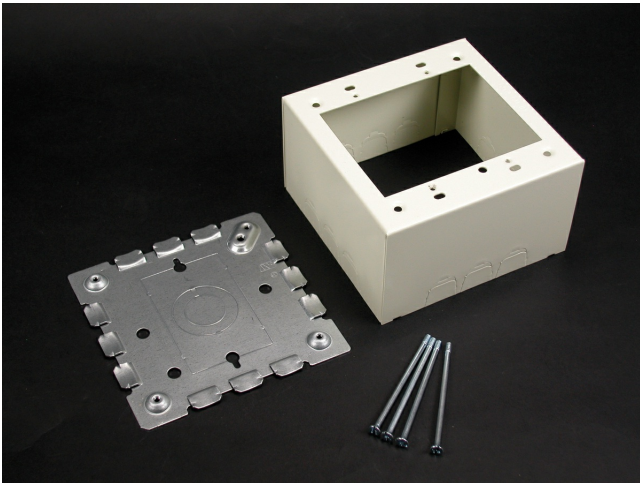

Wiremold
500/700 Two-Gang Deep Switch and Receptacle Box Fitting
Part No. VC5744S-2

Designed especially for use in the installation of signal system and alarm wiring. Base has 1/2" trade size KOs. Larger gang boxes available by special order. Two-gang: 4 3/4" L x 4 3/4" W (121mm x 121mm). Accepts NEMA double-gang standard faceplates. NOTE: Certified to Canadian Safety Standards for sale in Canada. When ordering these products, change the "V" color prefix to "vc" or the "WH" color suffix to "WHC" to denote the Canadian versions.

Features & Benefits

Designed especially for use in the installation of signal system and alarm wiring. Base has 1/2" trade size KOs. Larger gang boxes available by special order. Two-gang: 4 3/4" L x 4 3/4" W (121mm x 121mm). Accepts NEMA double-gang standard faceplates. NOTE: Certified to Canadian Safety Standards for sale in Canada. When ordering these products, change the "V" color prefix to "vc" or the "WH" color suffix to "WHC" to denote the Canadian versions.

Specifications

General Info

Product Line	Wiremold	UPC Number	786776048506
Country Of Origin	United States		

Dimensions

Product Width US	4.75 in	Product Depth US	2.25 in
Product Length US	4.75 in		

Listing Agencies / 3rd Party Agencies