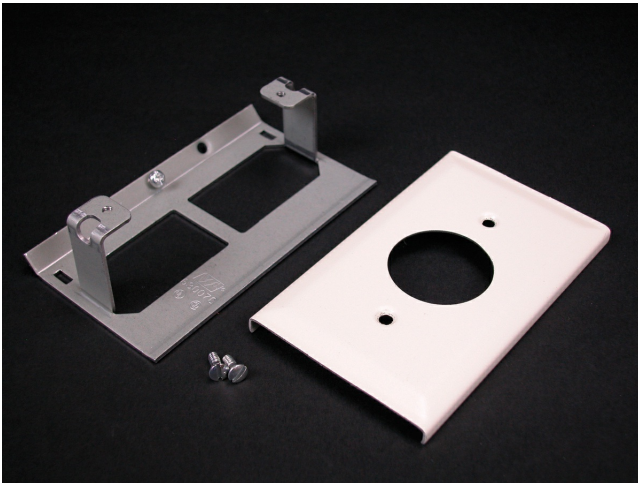

Wiremold
STL SINGLE RECEPT PLATE 3000 IVORY
Part No. CV3033JE

3000 ® Series Raceway provides wiring capacities for small to medium size installations. Power, communication, or A/V devices can be wired into the raceway for a flush appearance satisfying both aesthetic and functional requirements. 3000 Series Raceway is ideally suited for wiring applications in frequently changing environments such as labs, hospitals and other industrial applications.

Features & Benefits

Installs commercially available straight blade and locking single receptacles with face diameters of 1.56" - 1.57" (approximately [40mm]) into 3000 Series Raceway. G3007C Device Bracket included. NOTE: Certified to Canadian Safety Standards for sale in Canada. When ordering these products, change the "V" color prefix to "CV" or the "G" color prefix to "CG" to denote the Canadian versions.

Specifications

General Info

Product Line	Wiremold	UPC Number	786776537994
Country Of Origin	United States		

Dimensions

Product Length US	4.5 in
-------------------	--------

Listing Agencies / 3rd Party Agencies