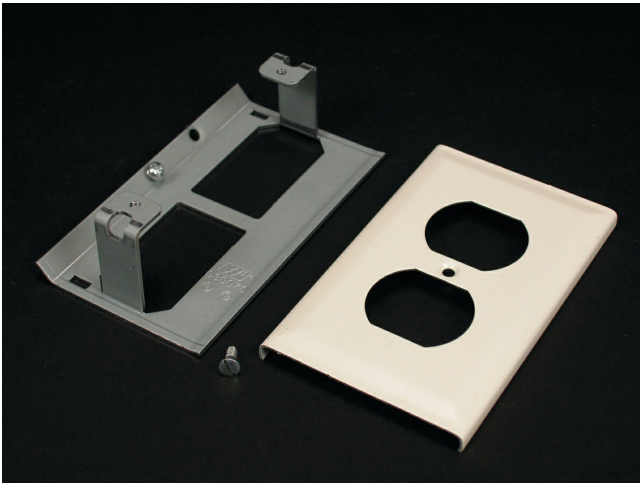

Wiremold
STL DUPLEX RECEIPT PLATE 3000 IVORY
Part No. CV3043BE

3000 ® Series Raceway provides wiring capacities for small to medium size installations. Power, communication, or A/V devices can be wired into the raceway for a flush appearance satisfying both aesthetic and functional requirements. 3000 Series Raceway is ideally suited for wiring applications in frequently changing environments such as labs, hospitals and other industrial applications.

Features & Benefits

Installs commercially available 15A-125V (NEMA-15R) grounding receptacles into 3000 Series Raceway. Grounding receptacle included. NOTE: Certified to Canadian Safety Standards for sale in Canada. When ordering these products, change the "V" color prefix to "CV" or the "G" color prefix to "CG" to denote the Canadian versions.