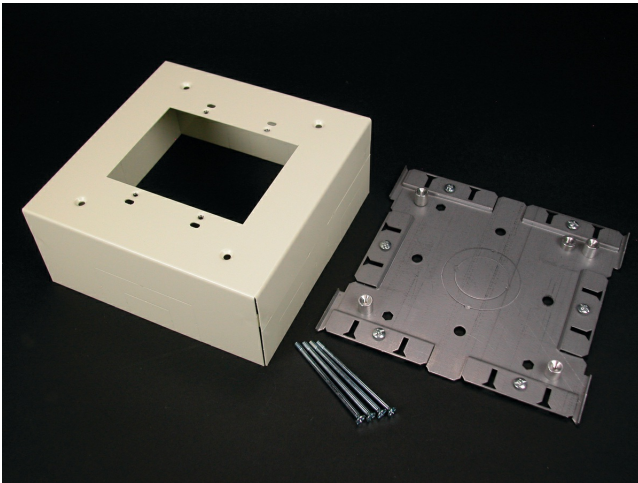

Wiremold
STL EXTRA DEEP SWITCH & RECPT IVORY
Part No. CV3044-2

3000 ® Series Raceway provides wiring capacities for small to medium size installations. Power, communication, or A/V devices can be wired into the raceway for a flush appearance satisfying both aesthetic and functional requirements. 3000 Series Raceway is ideally suited for wiring applications in frequently changing environments such as labs, hospitals and other industrial applications.

Features & Benefits

Installs commercially available 15A-125V (NEMA-15R) grounding receptacles into 3000 Series Raceway. Grounding receptacle included. NOTE: Certified to Canadian Safety Standards for sale in Canada. When ordering these products, change the "V" color prefix to "CV" or the "G" color prefix to "CG" to denote the Canadian versions.